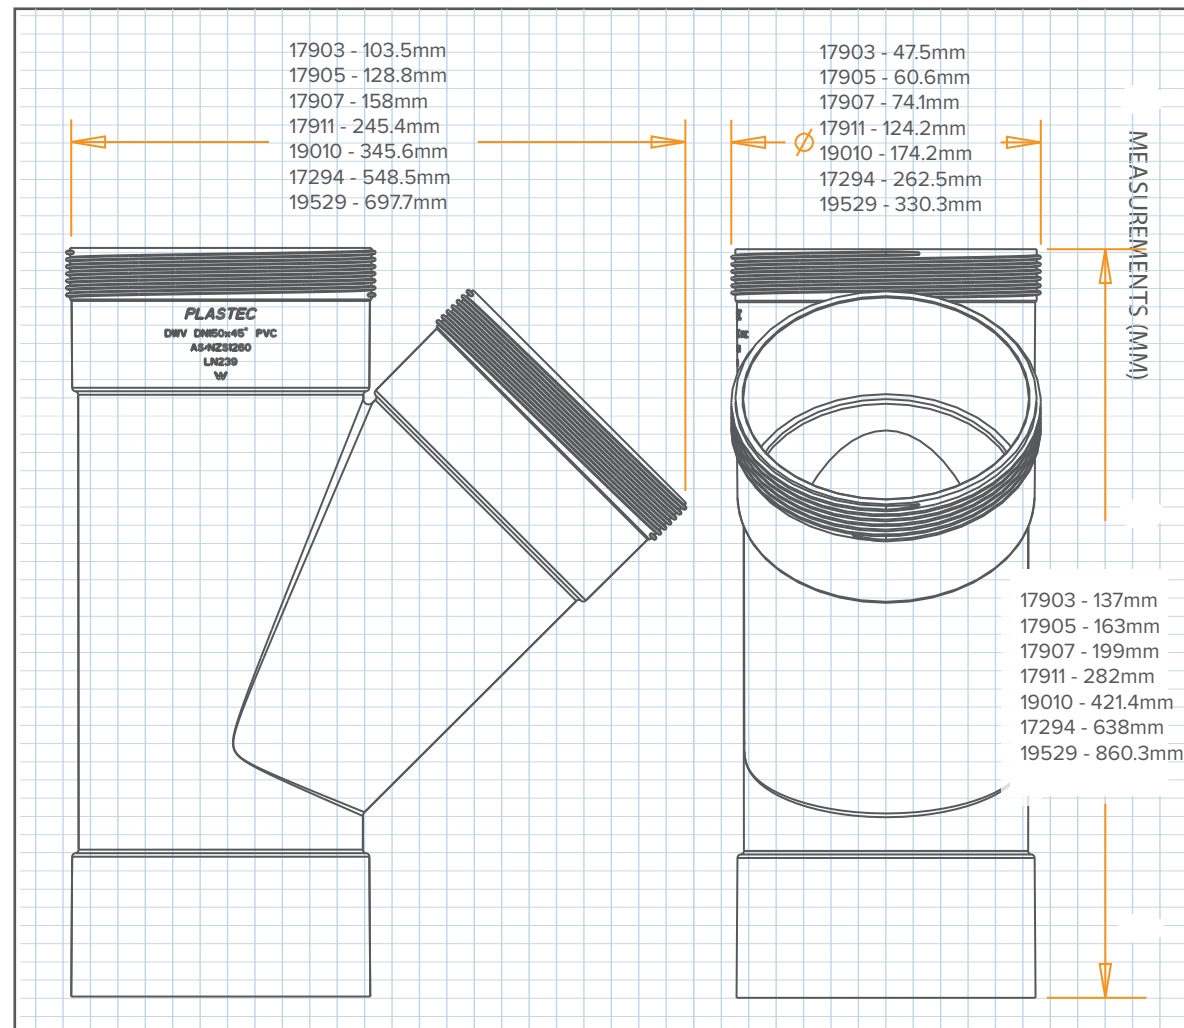

DWV FITTINGS

JUNCTIONS - FF - 45 DEGREES

ID	DIA	OUTLET	
17903	40 Socket	40 Socket	70
17905	50 Socket	50 Socket	38
17907	65 Socket	65 Socket	36
17911	100 Socket	100 Socket	10
19010	150 Socket	150 Socket	5
17294	225 Socket	225 Socket	1
19529	300 Socket	300 Socket	1

 DIAMETER
  FASTENING
  BAG QTY
  CARTON QTY
  FINISH/COLOUR
  MEASUREMENT (MM)

Details are correct as at 10/11/2020, but are subject to change without notice

07 5413 4444 - WWW.PLASTEC.COM.AU