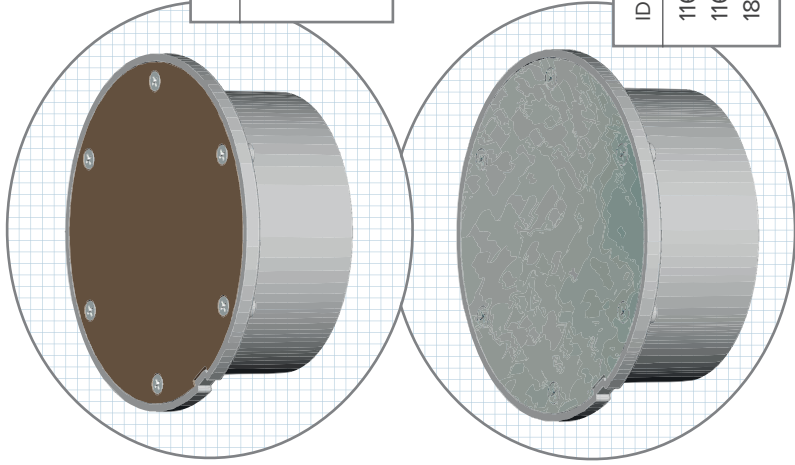

# Bolted Trap Screw

## Brass Lid - Round

- 100mm and 150mm versions have a six screw fixing system.
- Socket glues over DWV pipe.
- Spigot glues inside DWV pipe.

ID	Ø	Material	OUTLET	Quantity
11686	100	Brass	Socket	25
11696	100	Brass	Spigot	25
15013	150	Brass	Socket	6
16258	150	Brass	Spigot	6