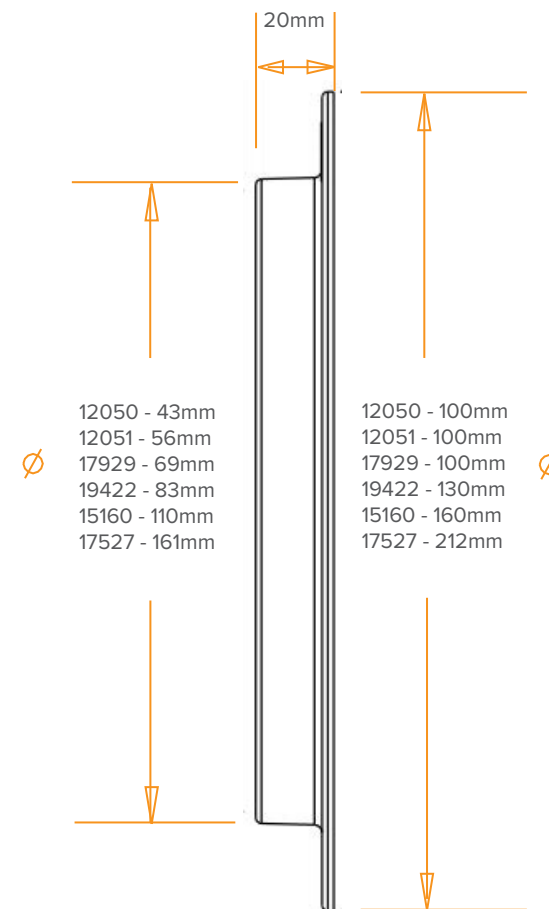

DWV FITTINGS

FLOOR FLANGES - Raised Shoulder

PRODUCT SPECIFICATIONS

MEASUREMENTS (MM)

ID	PIPE SIZE	DWV	BAG QTY	CARTON QTY
12050	DN40	DWV	20	200
12051	DN50	DWV	20	200
17929	DN65	DWV	10	120
19422	DN80	DWV	20	200
15160	DN100	DWV		184
17527	DN150	DWV		90

* Related Products: 90mm Stormwater version available 15161

* Flat & tapered Styles also available.

DIAMETER
 FASTENING
 BAG QTY
 CARTON QTY
 FINISH/COLOUR
 MEASUREMENT (MM)

Details are correct as at 30/05/2024, but are subject to change without notice