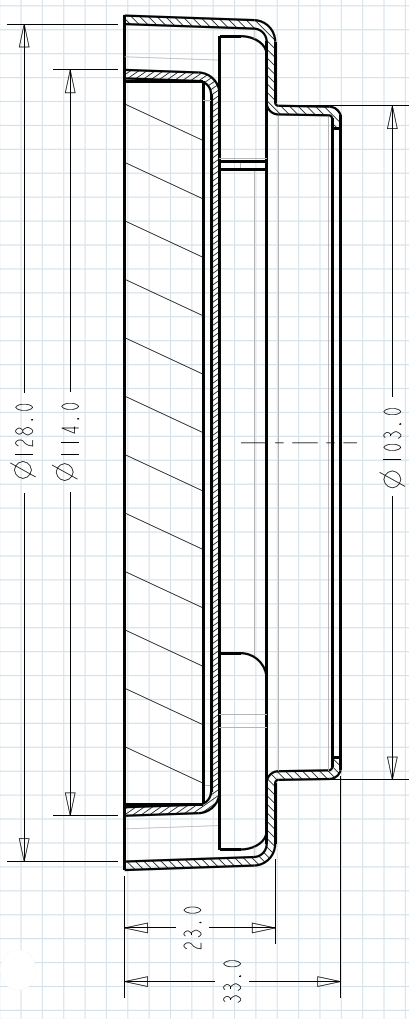

**SMART TILE  
TWIST TOP ACCESSORY**

- The twist top system allows a ceramic tile to replace the floor grate with drainage effective around the exterior edges of the tile.
- Suitable for use with Twist Top Kits... visit [www.plastec.com.au](http://www.plastec.com.au) for full range.

ID	FINISH	FINISH
12491 100	SOLID STAINLESS STEEL	50

**MEASUREMENTS (MM)**

**COMPONENTS**