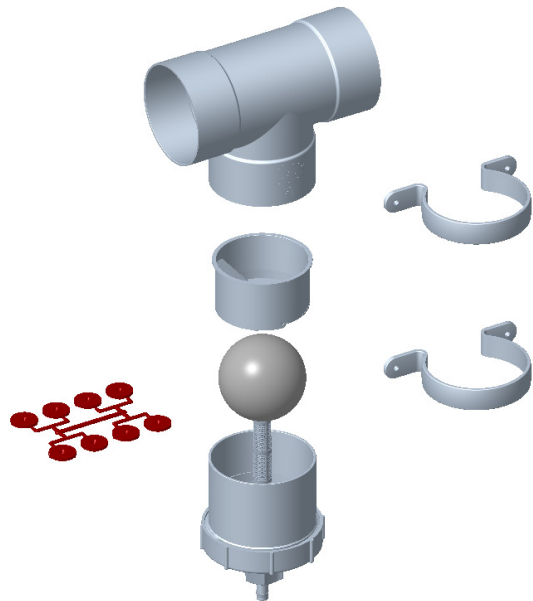

## Dirty Water Diverter

Rainwater Range (90mm & 100mm)

ID:  
14550  
20032

- Diverts first flush of water
- Used in conjunction with Leaf Guard range

ID	Ø (MM)	CTN QTY
14550	90	8
20032	100	8

Measurements (mm)