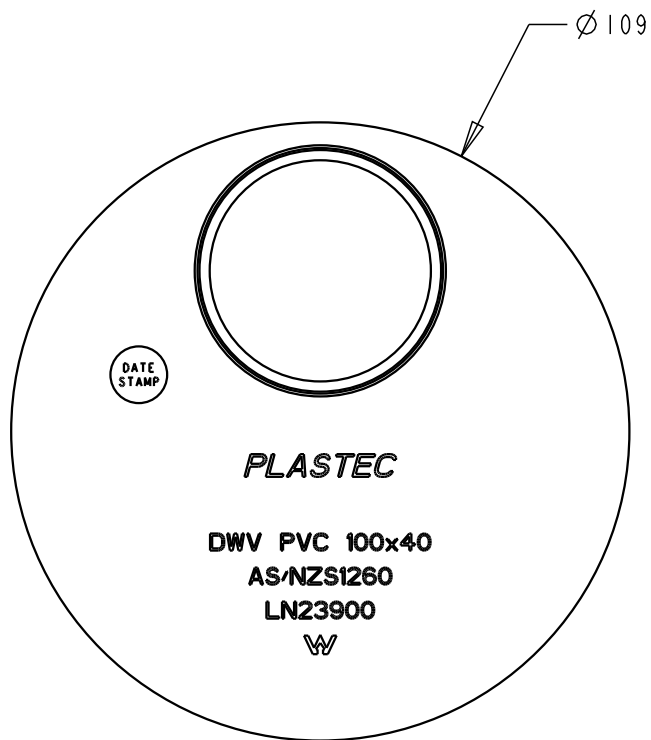

PLASTEC
INNOVATIVE PLUMBING SOLUTIONS

2-4 Enterprise Street,
Caloundra, QLD. 4551 Australia.
Tel: 61 7 5413 4444
Fax: 61 7 5491 8918
www.plastec.com.au

14564

PLASTEC
INNOVATIVE PLUMBING SOLUTIONS

2-4 Enterprise Street,
Caloundra, QLD. 4551 Australia.
Tel: 61 7 5413 4444
Fax: 61 7 5491 8918
www.plastec.com.au