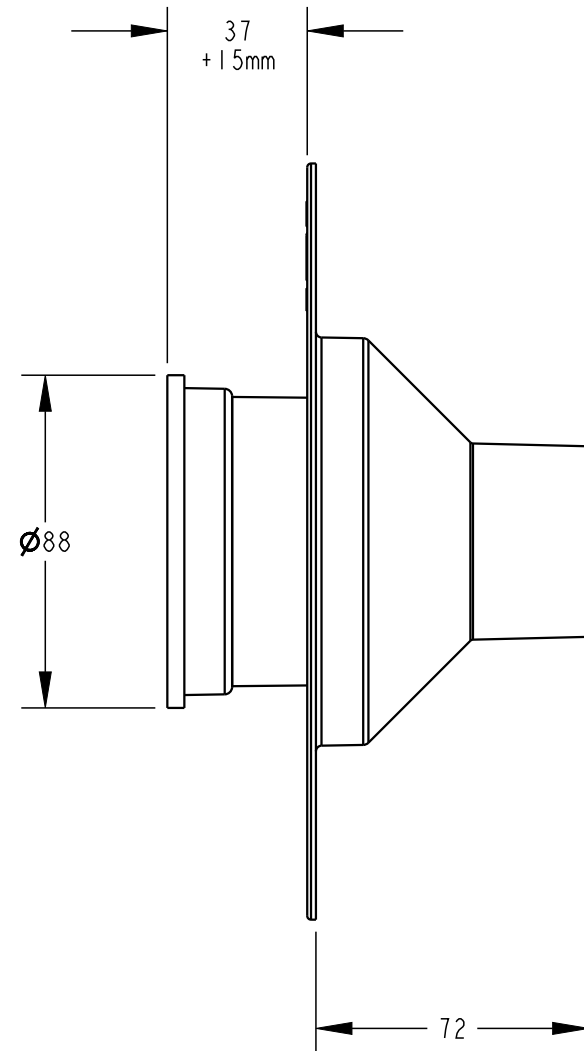

14794

**PLASTEC**  
 INNOVATIVE PLUMBING SOLUTIONS

2-4 Enterprise Street  
 Caloundra QLD 4551 Australia

[www.plastec.com.au](http://www.plastec.com.au)

Tel: 61 7 5413 4444  
 Fax: 61 7 5491 8918

14794