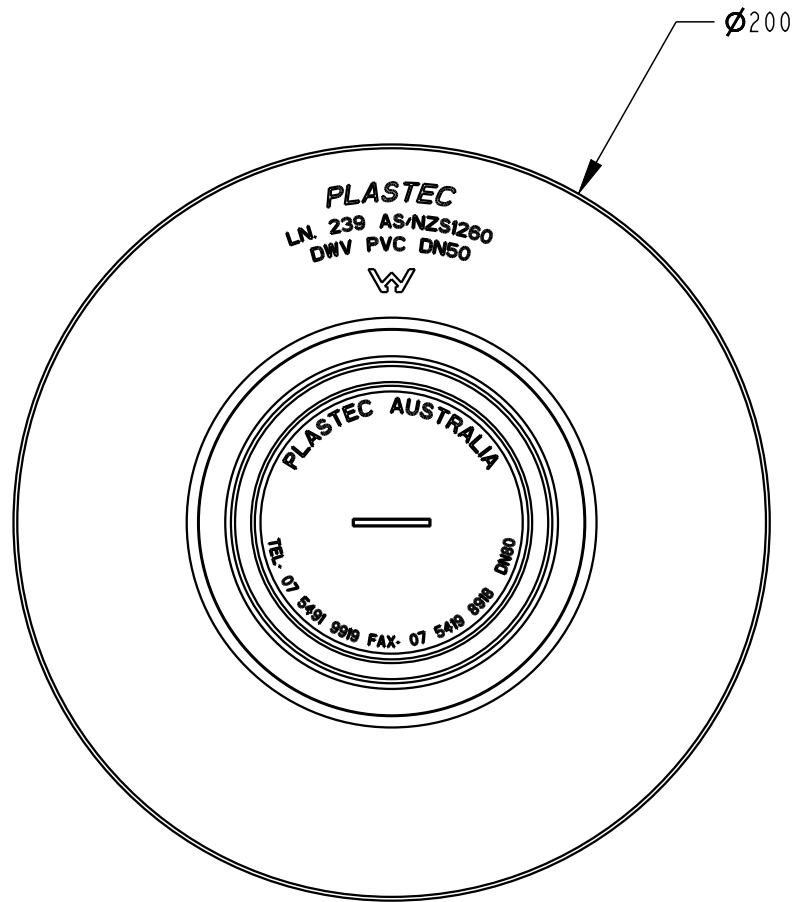

PLASTEC
INNOVATIVE PLUMBING SOLUTIONS

2-4 Enterprise Street
Caloundra QLD 4551 Australia

www.plastec.com.au

Tel: 61 7 5413 4444
Fax: 61 7 5491 8918

14794