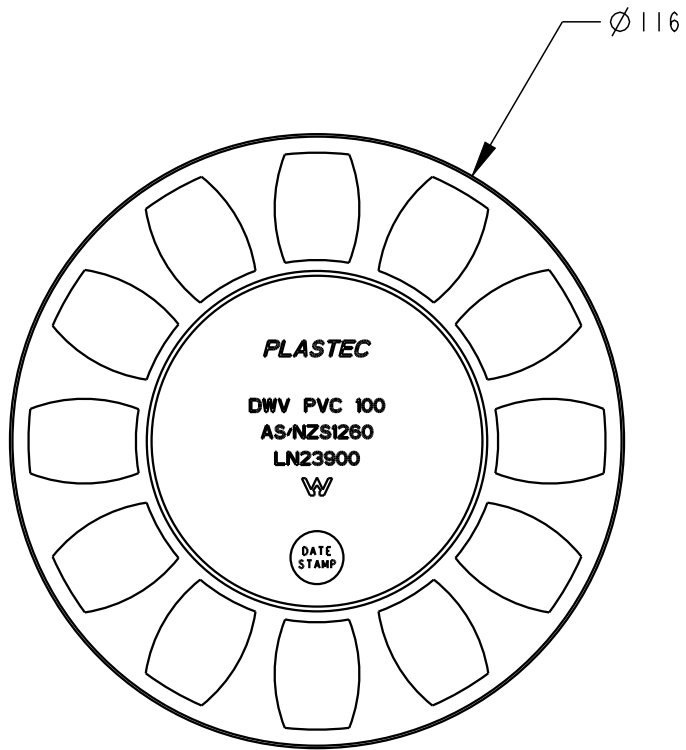

PLASTEC
INNOVATIVE PLUMBING SOLUTIONS

2-4 Enterprise Street
Caloundra QLD 4551 Australia

www.plastec.com.au

Tel: 61 7 5413 4444
Fax: 61 7 5491 8918

| 499 |

PLASTEC
INNOVATIVE PLUMBING SOLUTIONS

2-4 Enterprise Street
Caloundra QLD 4551 Australia