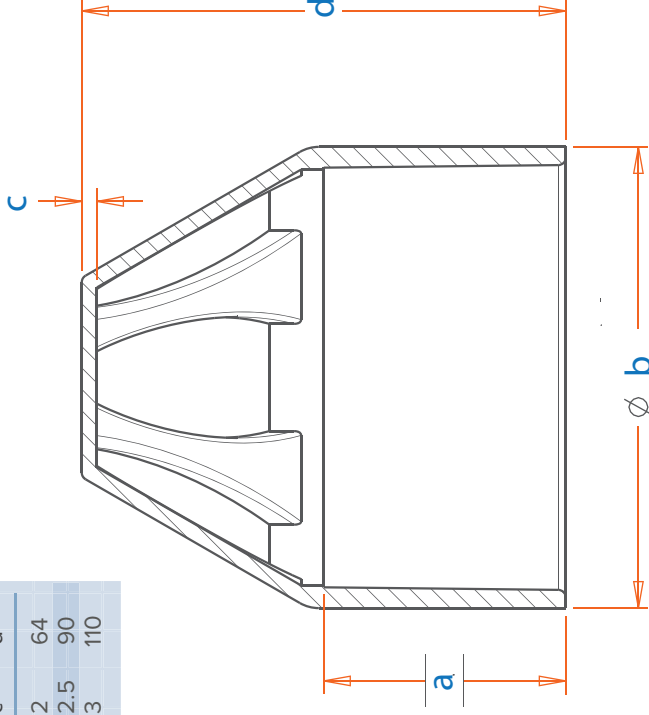

## Standard/Open Range

Measurements (mm)

ID	a	b	c	d
14992	32	61	2	64
14991	32	116	2.5	90
19424	42	167	3	110

ID	SUIT	TYPE
14992	50 DWV	Open
14991	100 DWV	Open
19424	150 DWV	Slotted mozzie

Related Products: Mozzie resistant and covered versions also available