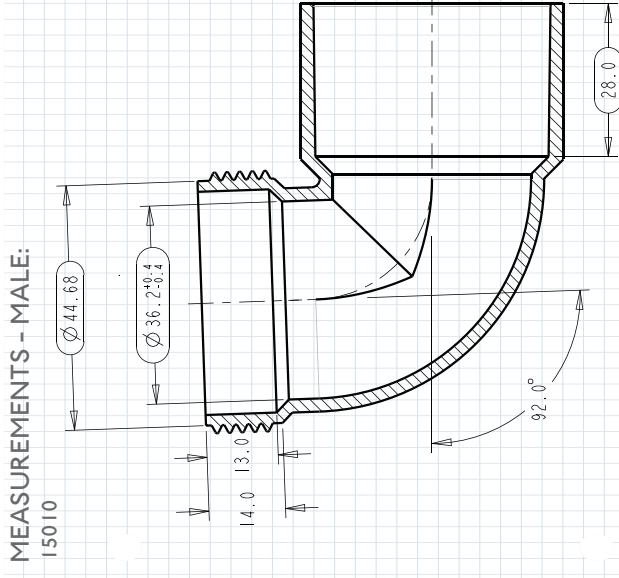

### MALE IRON CONNECTOR ELBOWS

Ideal for connecting traps and cap linings to DWV pipework.

ID	OUTLET	SOCKET	OUTLET	SOCKET
15010	40	20	40	320
15011	50	20	50	160

## MEASUREMENTS - MALE:

## MEASUREMENTS - FEMALE: