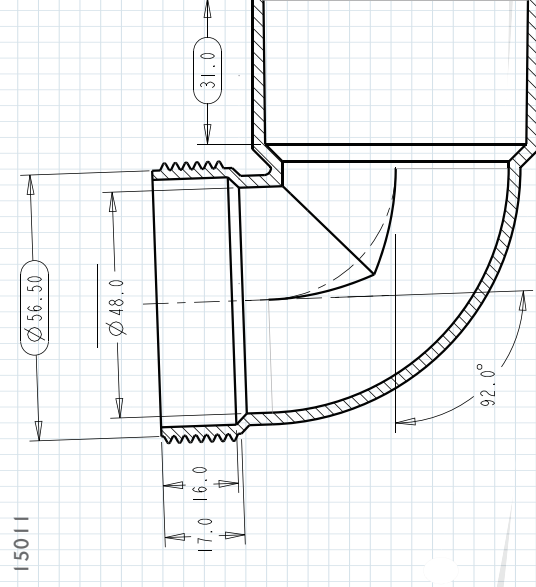

### FEMALE IRON CONNECTOR ELBOWS

Ideal for connecting waste fittings to DWV pipework.

ID	OUTLET	SOCKET	OUTLET	SOCKET
15007	40	20	40	260
15014	50	20	50	140

## MEASUREMENTS - MALE:

## MEASUREMENTS - FEMALE: