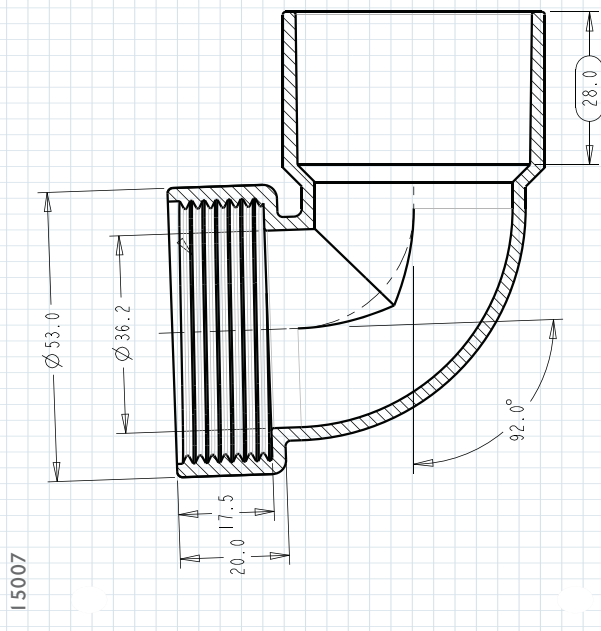

### FEMALE IRON CONNECTOR ELBOWS

Ideal for connecting waste fittings to DWV pipework.

ID	OUTLET	SOCKET	OUTLET	SOCKET
15007	40	20	40	260
15014	50	20	50	140

## MEASUREMENTS - MALE:

## MEASUREMENTS - FEMALE: