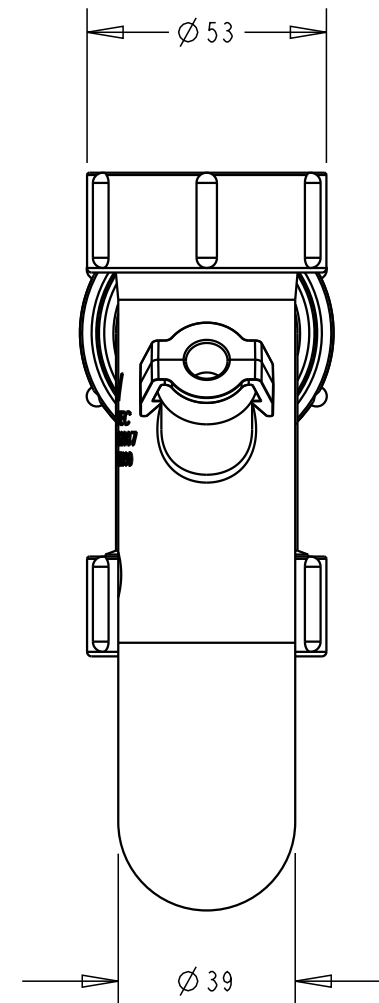

PLASTEC
INNOVATIVE PLUMBING SOLUTIONS

2-4 Enterprise Street,
Caloundra, QLD. 4551 Australia.
Tel: 61 7 5413 4444
Fax: 61 7 5491 8918
www.plastec.com.au

15600

PLASTEC
 INNOVATIVE PLUMBING SOLUTIONS

2-4 Enterprise Street,
 Caloundra, QLD. 4551 Australia.
 Tel: 61 7 5413 4444
 Fax: 61 7 5491 8918
www.plastec.com.au