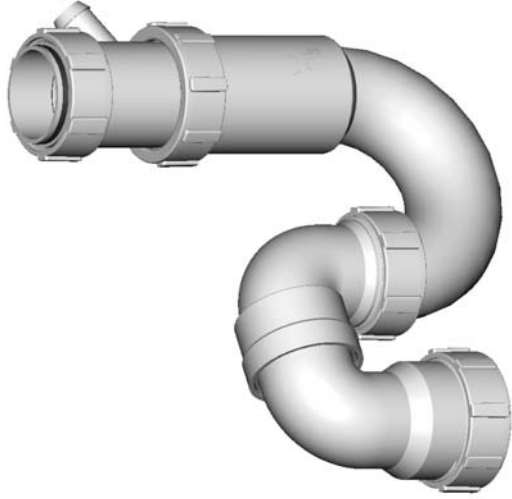

TRAPS AND ACCESSORIES S&P TELESCOPIC TRAP WITH OVERFLOW

- Approved for installations up to 60 degrees Celsius.
- Overflow connection needs to be drilled out if required.
- Eliminates the need for trap extensions.
- Height adjustment of 75mm.

ID			
15866	40	36	24
16630	50	36	24

Related Products:

Regular S&P Telescopic Trap (ID 15939) also available for purchase