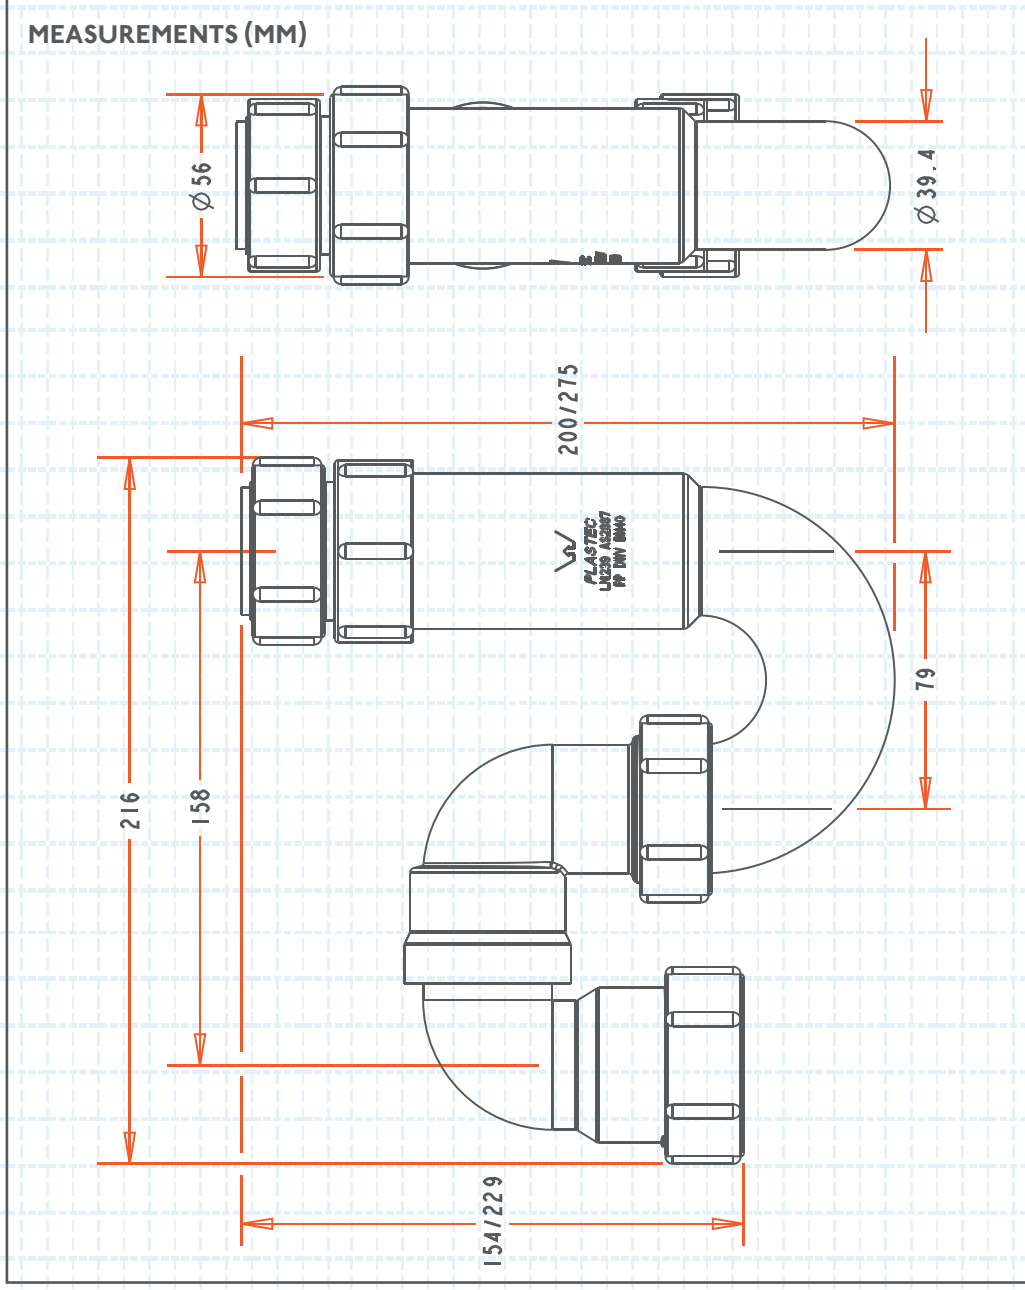

PLASTEC

PRODUCT SPECIFICATIONS

TRAPS AND ACCESSORIES

S&P TELESCOPIC TRAP

- Approved for installations up to 60 degrees Celsius.
- Eliminates the need for trap extensions.
- Height adjustment of 75mm.

Related Products:

S&P Telescopic Trap with Overflow
(ID 15866 & 16630 also
available for purchase)

ID						
15939	40					
						36

DIAMETER FASTENING BAG QTY CARTON QTY FINISH/COLOUR MEASUREMENT (MM)

Details correct as at 04.10.17, but are subject to change.