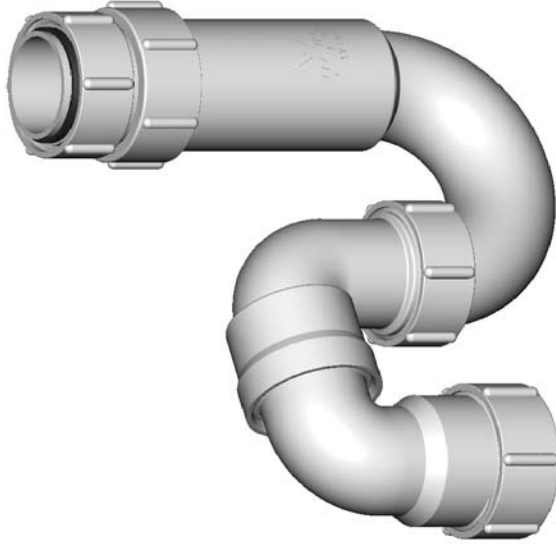

PLASTEC

PRODUCT SPECIFICATIONS

TRAPS AND ACCESSORIES

S&P TELESCOPIC TRAP

- Approved for installations up to 60 degrees Celsius.
- Eliminates the need for trap extensions.
- Height adjustment of 75mm.

Related Products:

S&P Telescopic Trap with Overflow
(ID 15866 & 16630 also
available for purchase)

ID						
15939	40					
						36

DIAMETER FASTENING BAG QTY CARTON QTY FINISH/COLOUR MEASUREMENT (MM)

Details correct as at 04.10.17, but are subject to change.