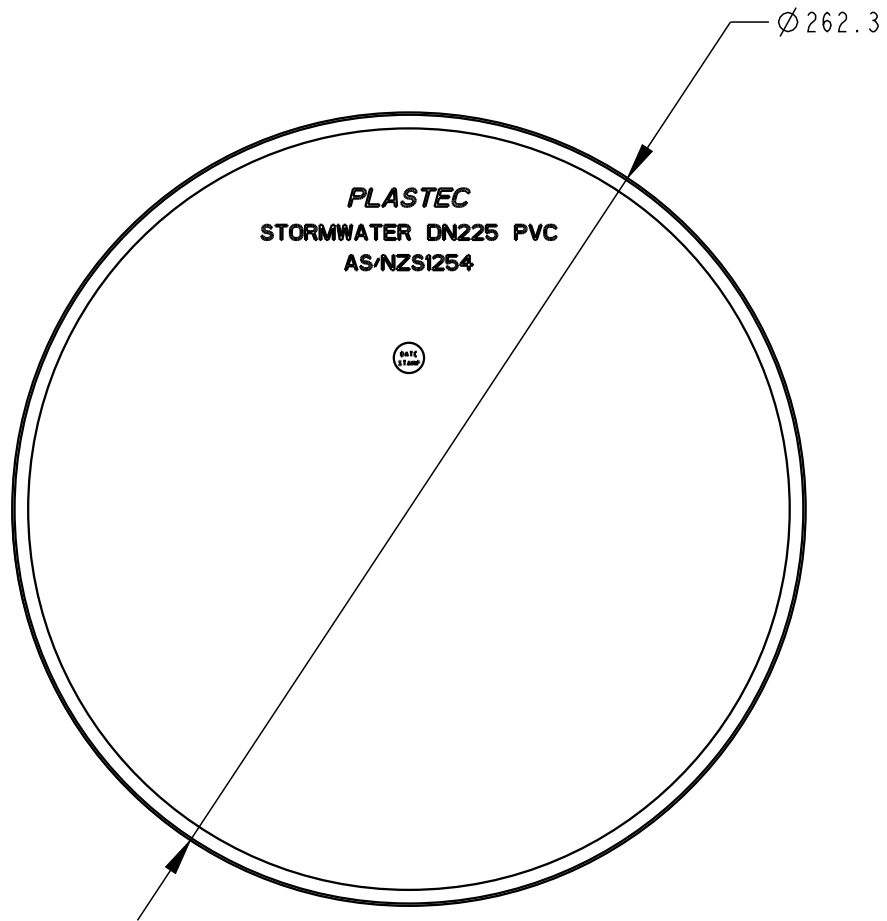

PLASTEC
STORMWATER DN225 PVC
AS/NZS1254

DN225

PLASTEC
INNOVATIVE PLUMBING SOLUTIONS

2-4 Enterprise Street
Caloundra QLD 4551 Australia

www.plastec.com.au

Tel: 61 7 5413 4444
Fax: 61 7 5491 8918

15985