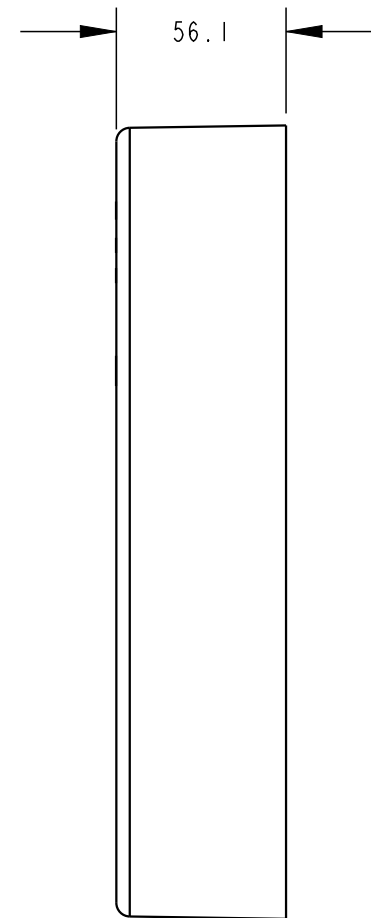

PLASTEC
STORMWATER DN225 PVC
AS/NZS1254

DN225

PLASTEC
INNOVATIVE PLUMBING SOLUTIONS

2-4 Enterprise Street
Caloundra QLD 4551 Australia

www.plastec.com.au

Tel: 61 7 5413 4444
Fax: 61 7 5491 8918

15985