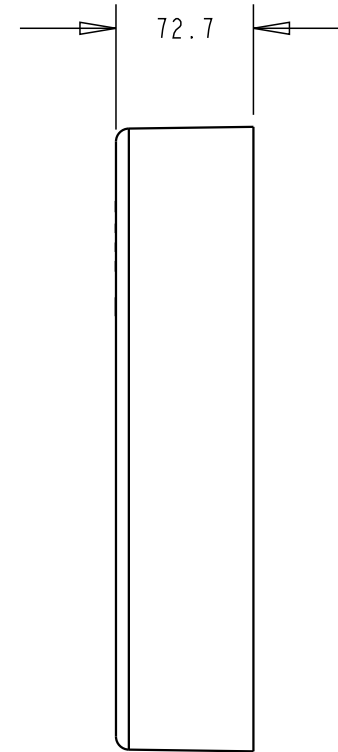

PLASTEC
STORMWATER DN300 PVC
AS/NZS4254

PLASTEC
INNOVATIVE PLUMBING SOLUTIONS

2-4 Enterprise Street
Caloundra QLD 4551 Australia

www.plastec.com.au

Tel: 61 7 5413 4444
Fax: 61 7 5491 8918

15986