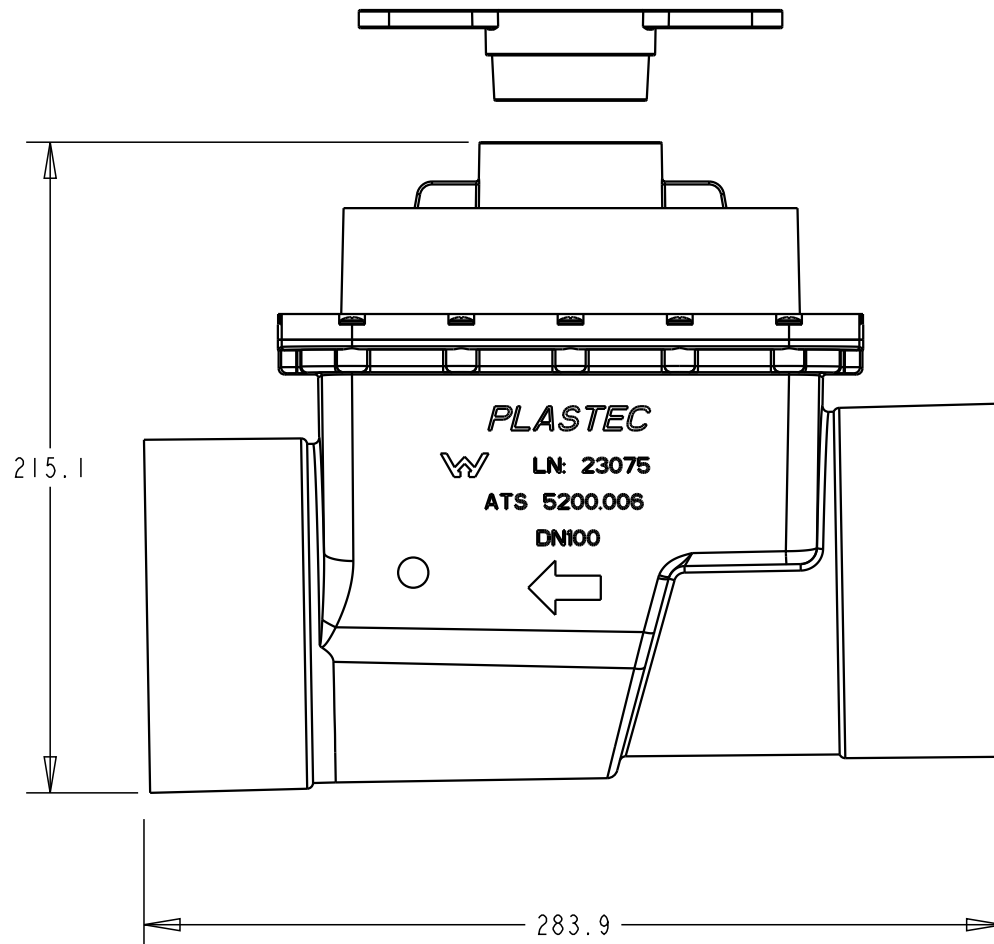

PLASTEC
LN: 23075
ATS 5200.006
DN100
←

PLASTEC
INNOVATIVE PLUMBING SOLUTIONS

2-4 Enterprise Street,
Caloundra, QLD. 4551 Australia.
Tel: 61 7 5413 4444
Fax: 61 7 5491 8918
www.plastec.com.au

16662

SECTION Y-Y
SCALE 0.500

DETAIL A
SCALE 1.500