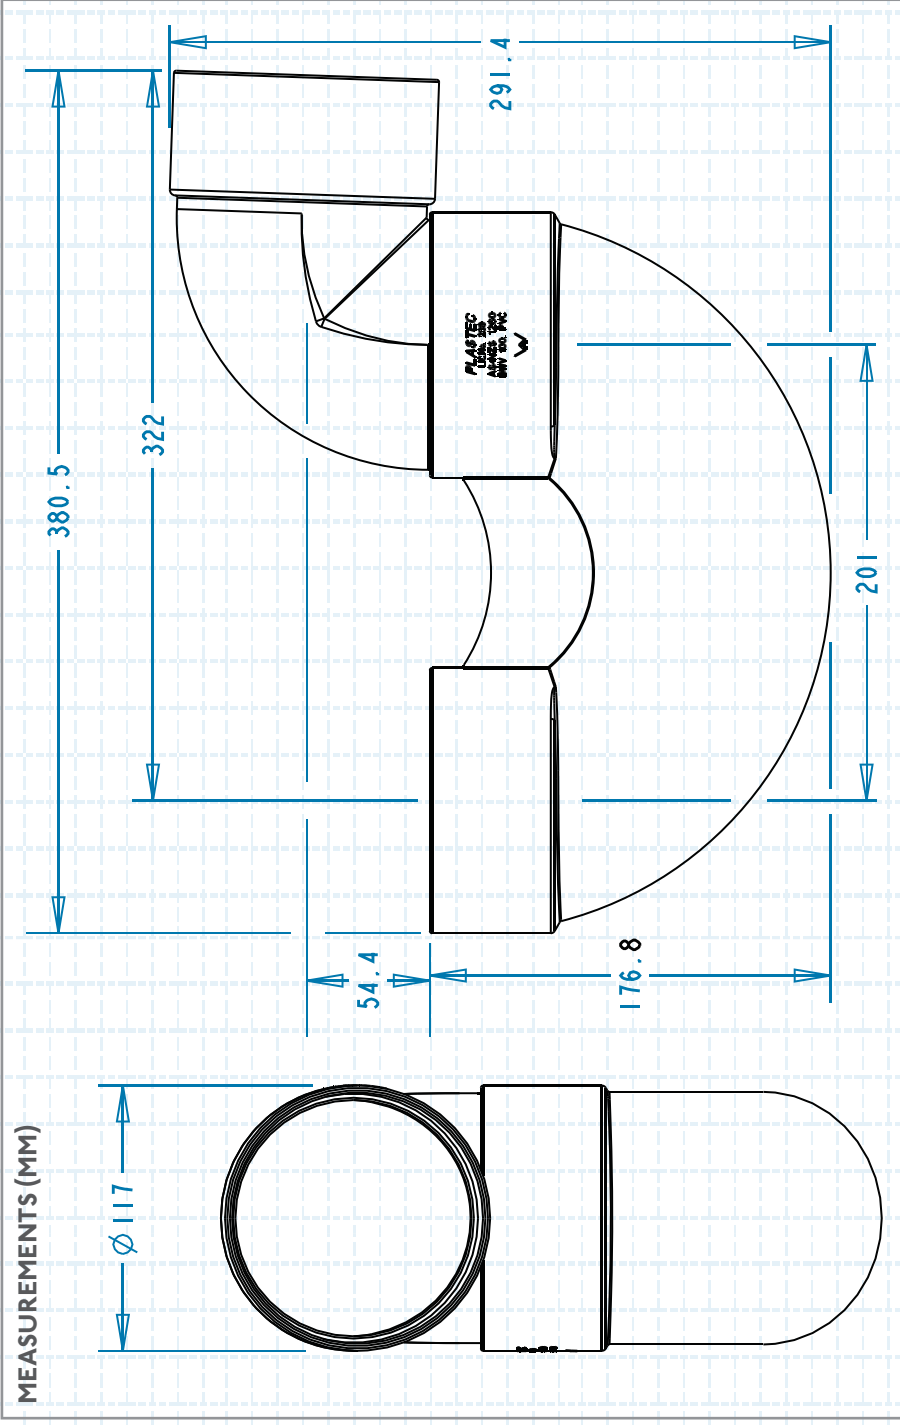

PLASTEC

PRODUCT SPECIFICATIONS

GULLIES & ACCESSORIES

SWEEP GULLY WITH SWEPT BEND

- Sweeping design allows for easier drain cleaner access.

ID	OUTLET	SOCKET	10
17107	100	10	

WaterMark
AS/NZS1260 / 239

PH: 07 5413 4444

WWW.PLASTEC.COM.AU

DETAILS CORRECT AT TIME OF PRINTING (05.11.2015), BUT IS SUBJECT TO CHANGE