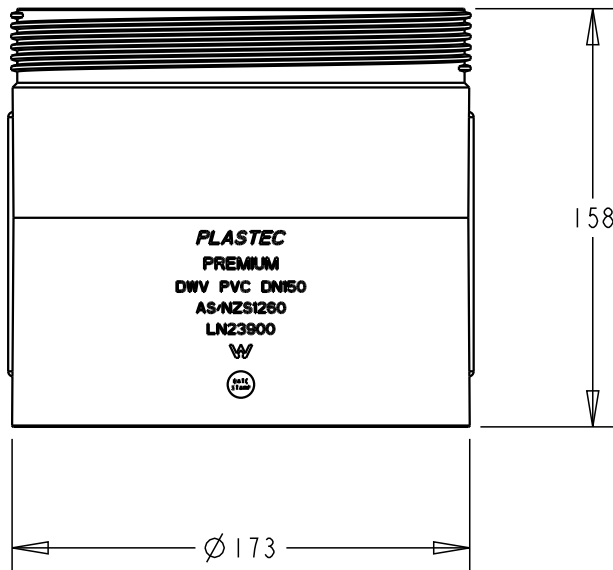

PLASTEC
PREMIUM
DWV PVC DN150
AS/NZS1260
LN23900

PLASTEC
PREMIUM
DWV PVC DN150
AS/NZS1260
LN23900

SEE DETAIL A

PLASTEC
PREMIUM
DWV PVC DN150
AS/NZS1260
LN23900

DETAIL A
SCALE 1:000