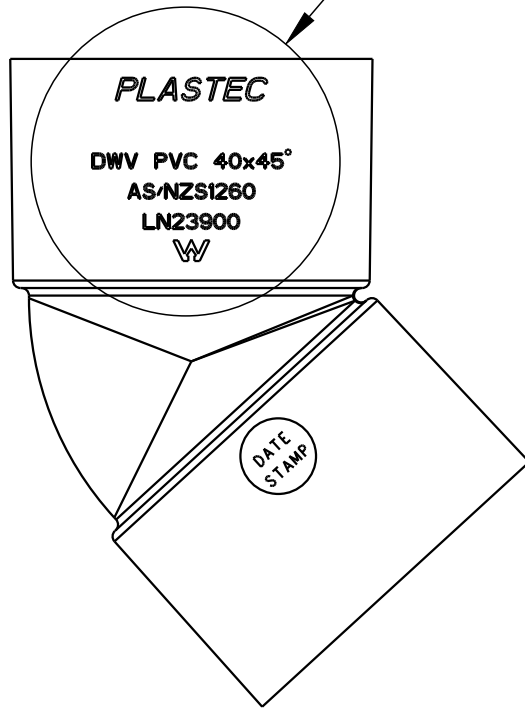

SEE DETAIL A

DETAIL A
SCALE 3.000

PLASTEC
INNOVATIVE PLUMBING SOLUTIONS

2-4 Enterprise Street
Caloundra QLD 4551 Australia

www.plastec.com.au

Tel: 61 7 5413 4444
Fax: 61 7 5491 8918

17884