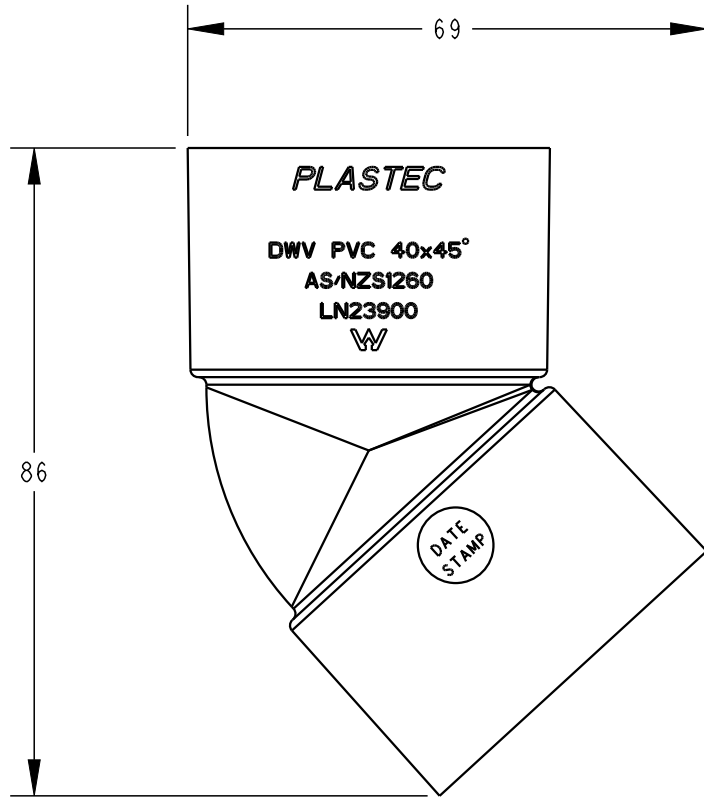

PLASTECH
INNOVATIVE PLUMBING SOLUTIONS

2-4 Enterprise Street
Caloundra QLD 4551 Australia

www.plastec.com.au

Tel: 61 7 5413 4444
Fax: 61 7 5491 8918

17884