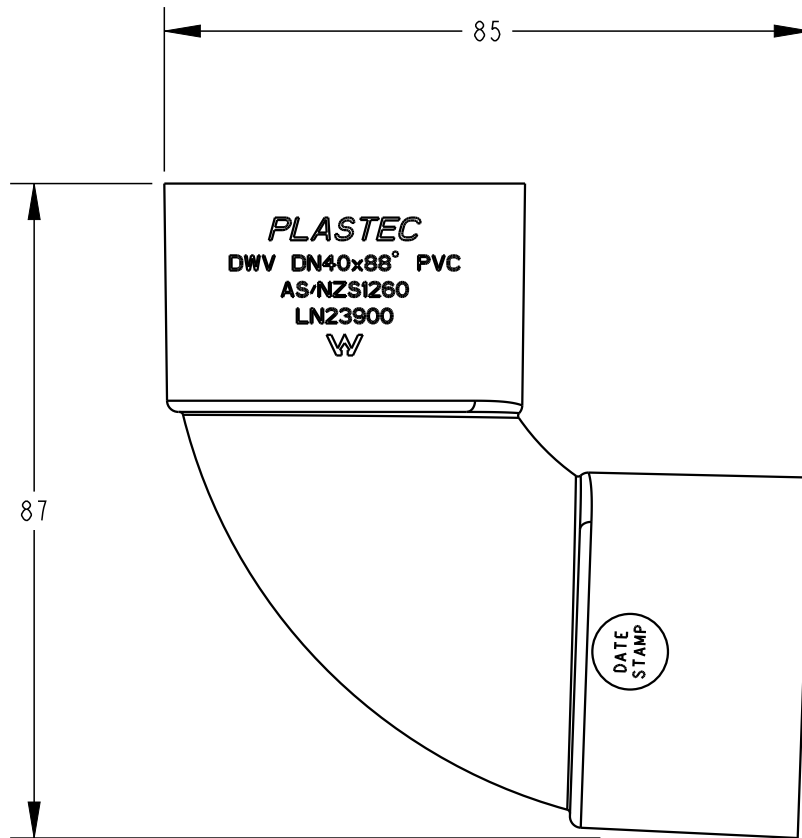

PLASTEC
INNOVATIVE PLUMBING SOLUTIONS

2-4 Enterprise Street
Caloundra QLD 4551 Australia

www.plastec.com.au

Tel: 61 7 5413 4444
Fax: 61 7 5491 8918

17885

PLASTEC
INNOVATIVE PLUMBING SOLUTIONS

2-4 Enterprise Street
Caloundra QLD 4551 Australia