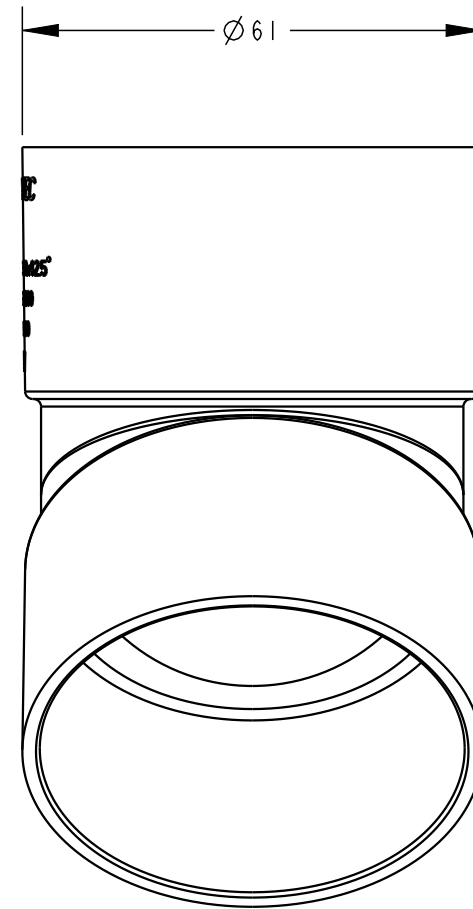

PLASTEC
INNOVATIVE PLUMBING SOLUTIONS

2-4 Enterprise Street
Caloundra QLD 4551 Australia

www.plastec.com.au

Tel: 61 7 5413 4444
Fax: 61 7 5491 8918

17886

PLASTEC
INNOVATIVE PLUMBING SOLUTIONS

2-4 Enterprise Street
Caloundra QLD 4551 Australia