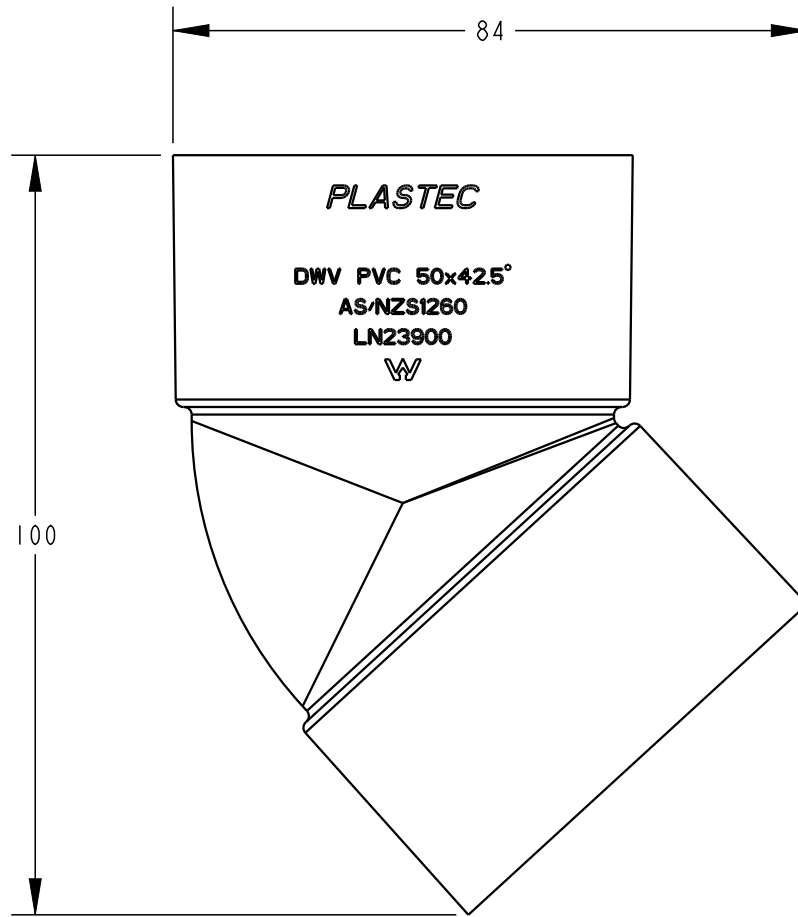

PLASTEC
INNOVATIVE PLUMBING SOLUTIONS

2-4 Enterprise Street
Caloundra QLD 4551 Australia

www.plastec.com.au

Tel: 61 7 5413 4444
Fax: 61 7 5491 8918

17886

PLASTEC
INNOVATIVE PLUMBING SOLUTIONS

2-4 Enterprise Street
Caloundra QLD 4551 Australia