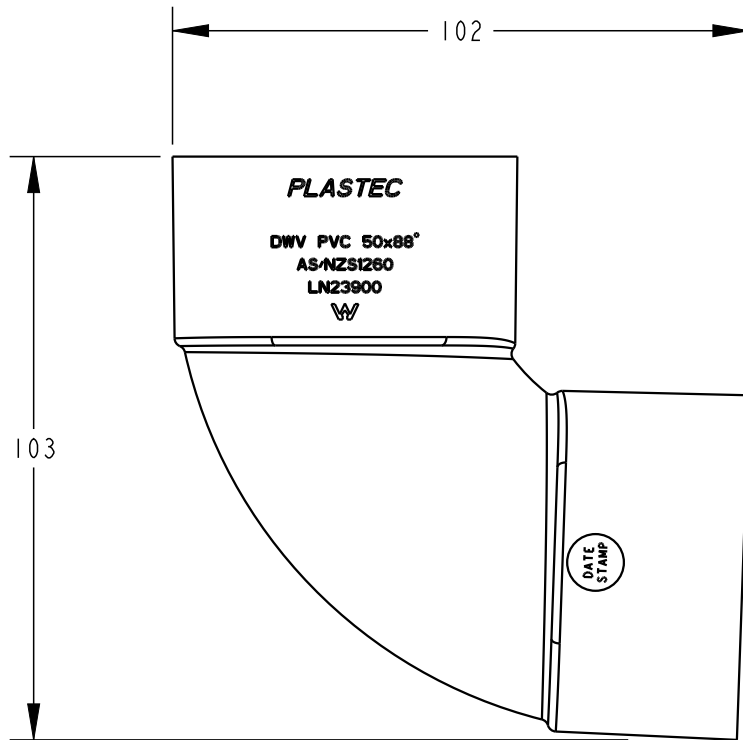

PLASTEC
INNOVATIVE PLUMBING SOLUTIONS

2-4 Enterprise Street
Caloundra QLD 4551 Australia

www.plastec.com.au

Tel: 61 7 5413 4444
Fax: 61 7 5491 8918

17887

PLASTEC
INNOVATIVE PLUMBING SOLUTIONS

2-4 Enterprise Street
Caloundra QLD 4551 Australia