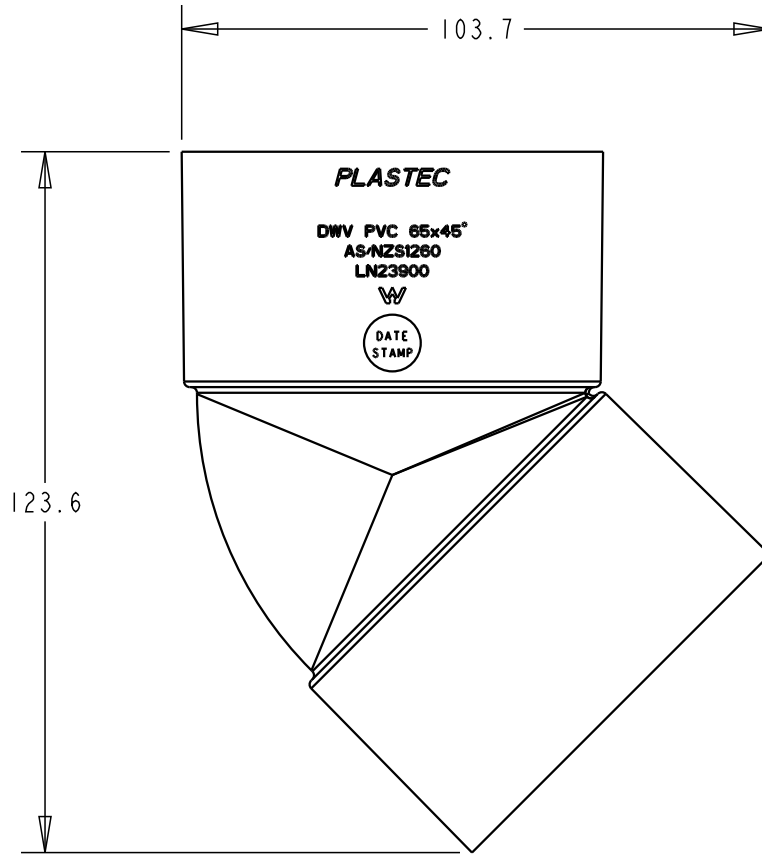

PLASTEC
INNOVATIVE PLUMBING SOLUTIONS

2-4 Enterprise Street
Caloundra QLD 4551 Australia

www.plastec.com.au

Tel: 61 7 5413 4444
Fax: 61 7 5491 8918

17888

PLASTEC
INNOVATIVE PLUMBING SOLUTIONS

2-4 Enterprise Street
Caloundra QLD 4551 Australia