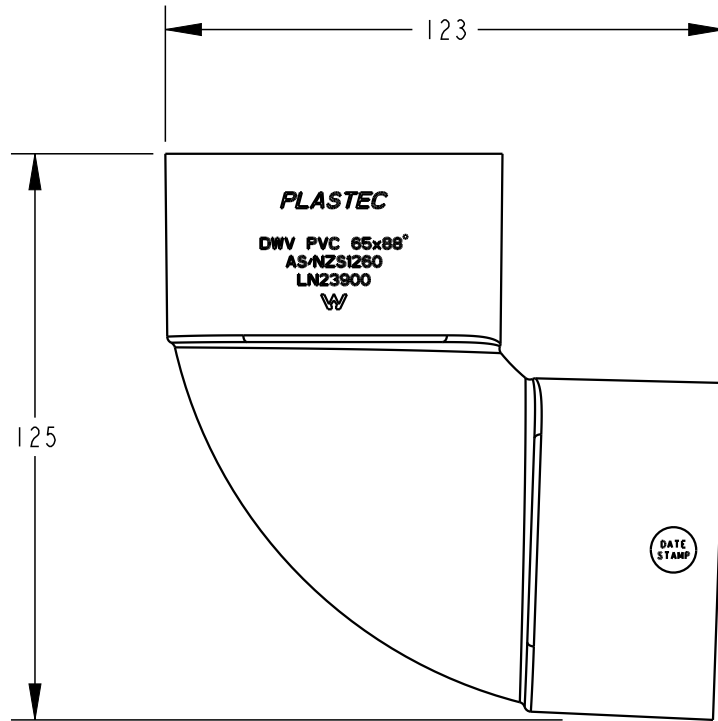

**PLASTEC**  
INNOVATIVE PLUMBING SOLUTIONS

2-4 Enterprise Street  
Caloundra QLD 4551 Australia

[www.plastec.com.au](http://www.plastec.com.au)

Tel: 61 7 5413 4444  
Fax: 61 7 5491 8918

17889

**PLASTEC**  
INNOVATIVE PLUMBING SOLUTIONS