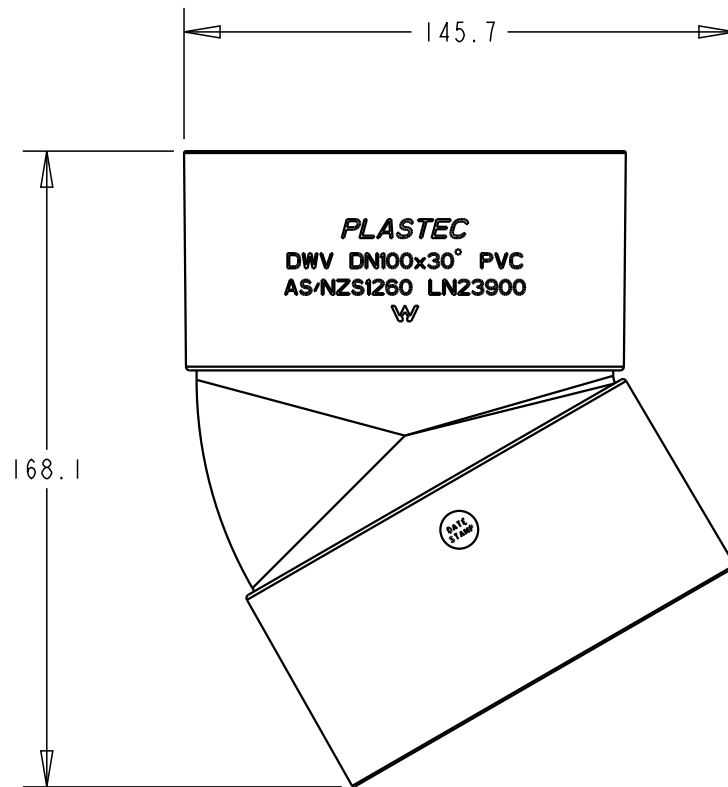

PLASTEC
INNOVATIVE PLUMBING SOLUTIONS

2-4 Enterprise Street,
Caloundra, QLD. 4551 Australia.
Tel: 61 7 5413 4444
Fax: 61 7 5491 8918
www.plastec.com.au

17894

DETAIL A
SCALE 1:500