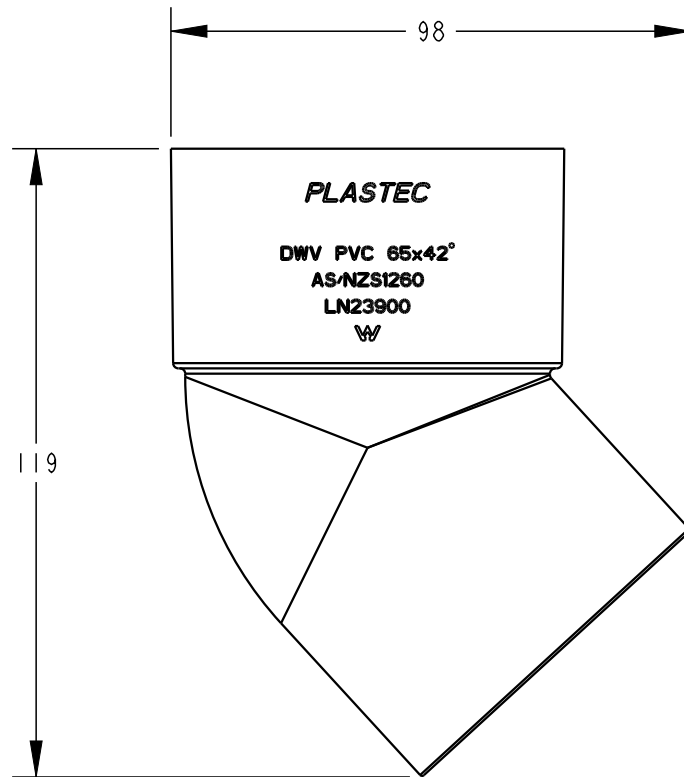

PLASTECH
INNOVATIVE PLUMBING SOLUTIONS

2-4 Enterprise Street
Caloundra QLD 4551 Australia

www.plastec.com.au

Tel: 61 7 5413 4444
Fax: 61 7 5491 8918

17898

PLASTEC
INNOVATIVE PLUMBING SOLUTIONS

2-4 Enterprise Street
Caloundra QLD 4551 Australia