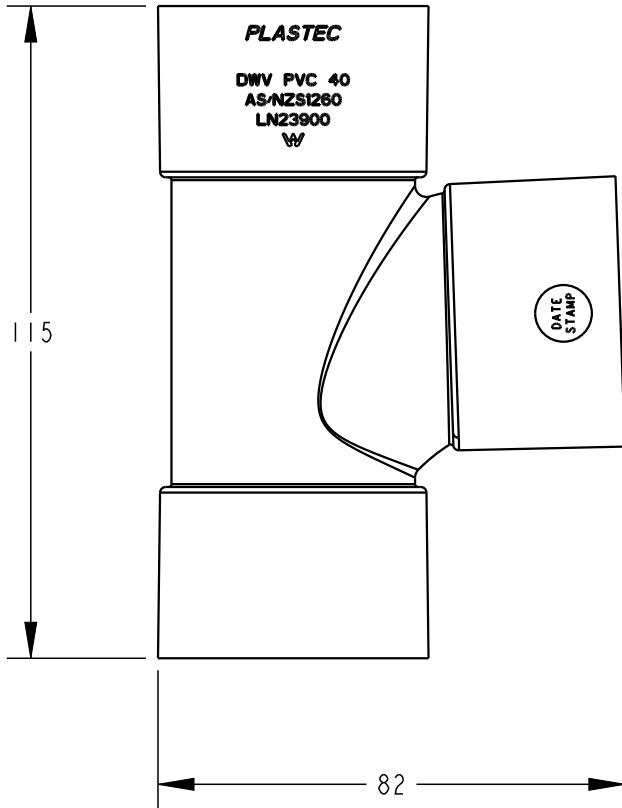

PLASTEC
INNOVATIVE PLUMBING SOLUTIONS

2-4 Enterprise Street
Caloundra QLD 4551 Australia

www.plastec.com.au

Tel: 61 7 5413 4444
Fax: 61 7 5491 8918

17904

PLASTEC
INNOVATIVE PLUMBING SOLUTIONS

2-4 Enterprise Street
Caloundra QLD 4551 Australia