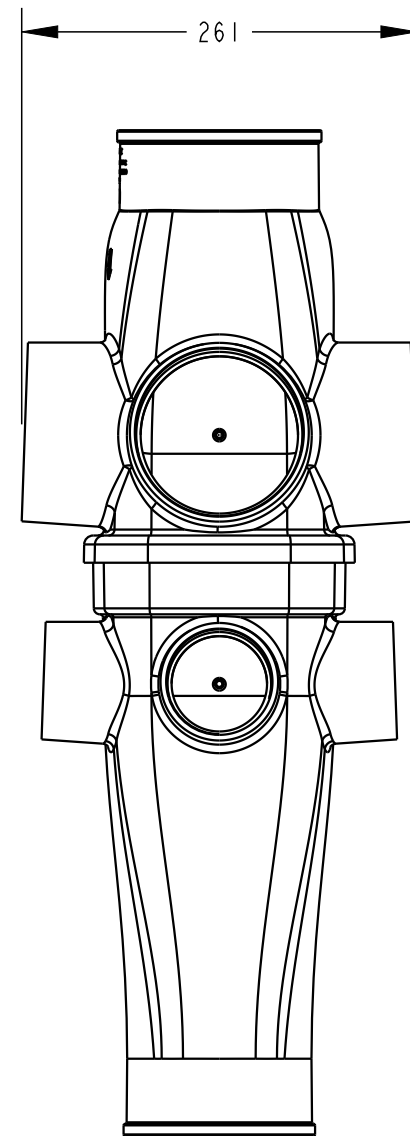

PLASTEC
INNOVATIVE PLUMBING SOLUTIONS

2-4 Enterprise Street
Caloundra QLD 4551 Australia

www.plastec.com.au

Tel: 61 7 5413 4444
Fax: 61 7 5491 8918

| 809 |

PLASTEC
INNOVATIVE PLUMBING SOLUTIONS

2-4 Enterprise Street
Caloundra QLD 4551 Australia