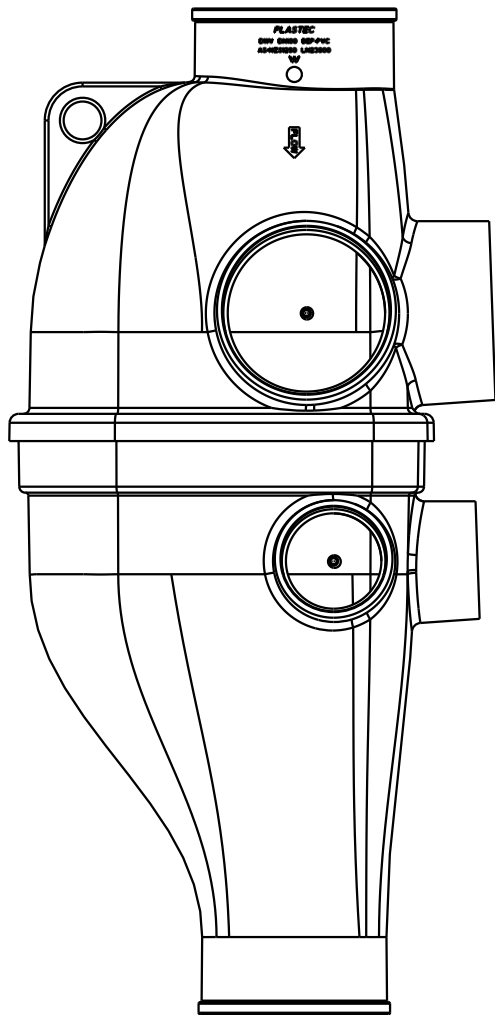

PLASTEC
INNOVATIVE PLUMBING SOLUTIONS

2-4 Enterprise Street
Caloundra QLD 4551 Australia

www.plastec.com.au

Tel: 61 7 5413 4444
Fax: 61 7 5491 8918

| 809 |