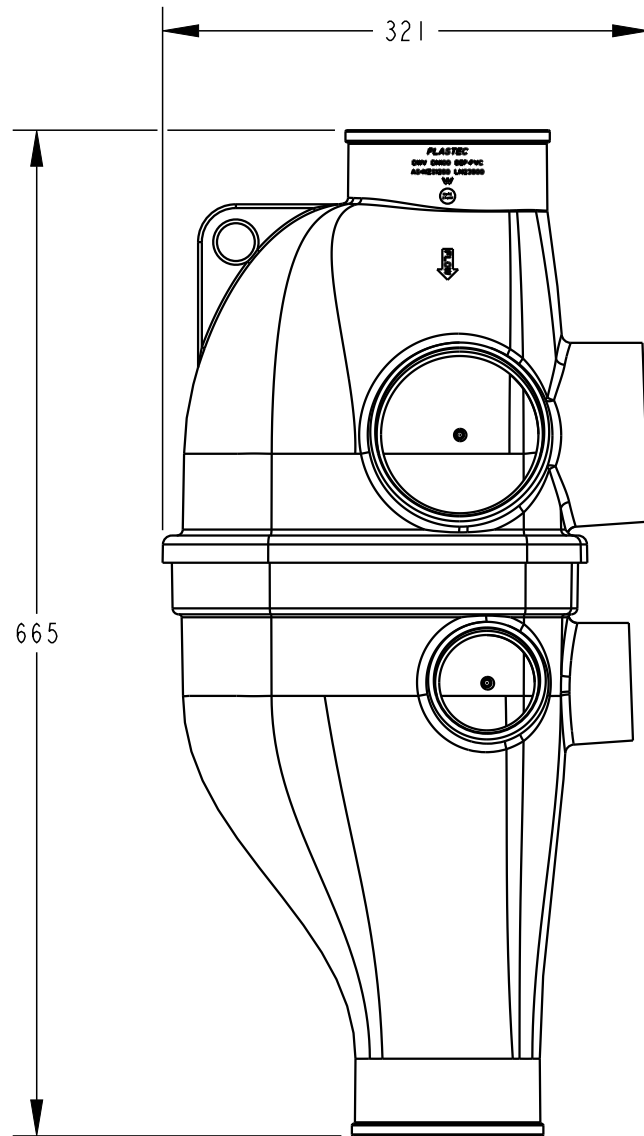

PLASTEC
INNOVATIVE PLUMBING SOLUTIONS

2-4 Enterprise Street
Caloundra QLD 4551 Australia

www.plastec.com.au

Tel: 61 7 5413 4444
Fax: 61 7 5491 8918

| 809 |