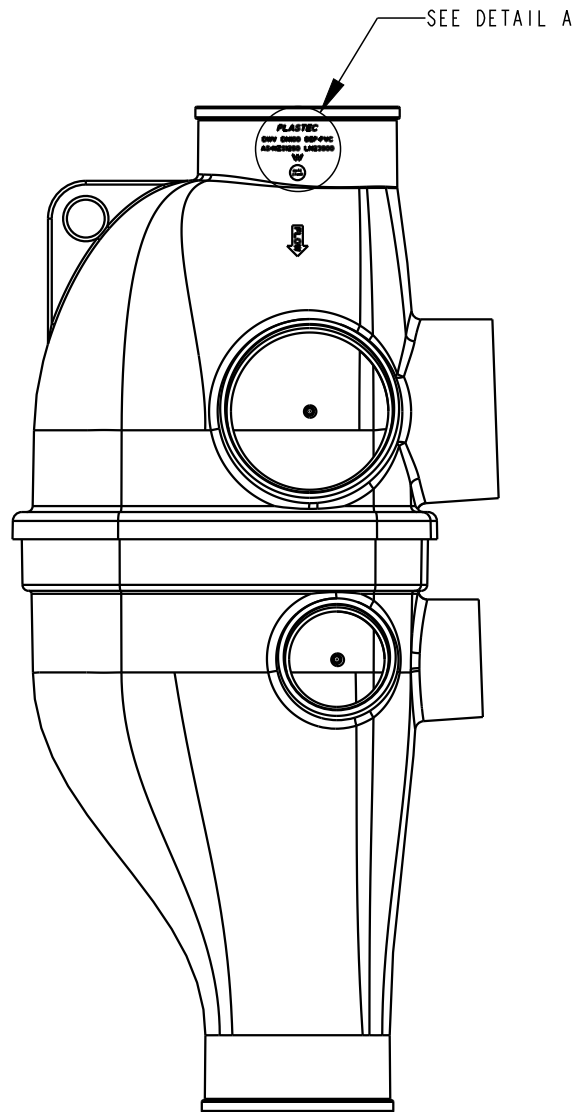

| 809 |

DETAIL A
SCALE 2.000

PLASTEC
INNOVATIVE PLUMBING SOLUTIONS

2-4 Enterprise Street
Caloundra QLD 4551 Australia

www.plastec.com.au

Tel: 61 7 5413 4444
Fax: 61 7 5491 8918

| 809 |