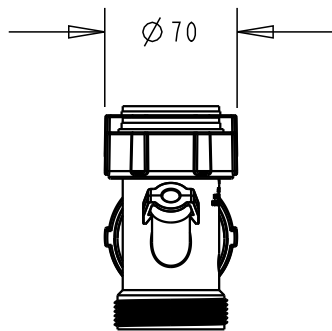

PLASTEC
INNOVATIVE PLUMBING SOLUTIONS

2-4 Enterprise Street
Caloundra QLD 4551 Australia

www.plastec.com.au

Tel: 61 7 5413 4444
Fax: 61 7 5491 8918

18309

PLASTEC
INNOVATIVE PLUMBING SOLUTIONS

2-4 Enterprise Street
Caloundra QLD 4551 Australia