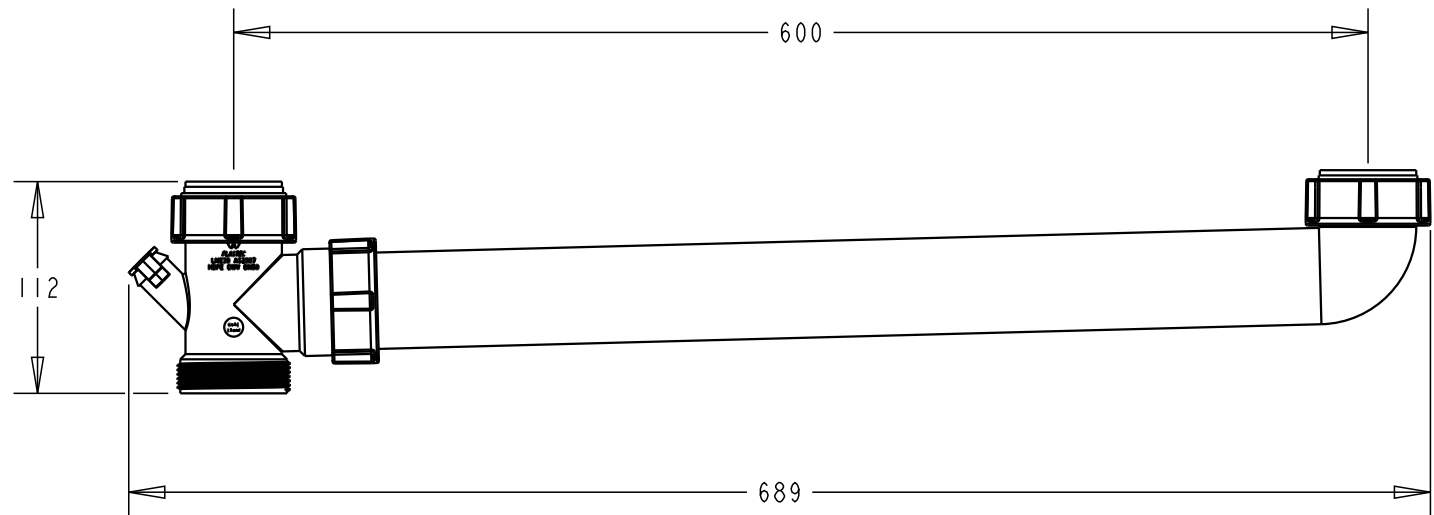

PLASTEC
INNOVATIVE PLUMBING SOLUTIONS

2-4 Enterprise Street
Caloundra QLD 4551 Australia

www.plastec.com.au

Tel: 61 7 5413 4444
Fax: 61 7 5491 8918

18309

PLASTEC
INNOVATIVE PLUMBING SOLUTIONS

2-4 Enterprise Street
Caloundra QLD 4551 Australia