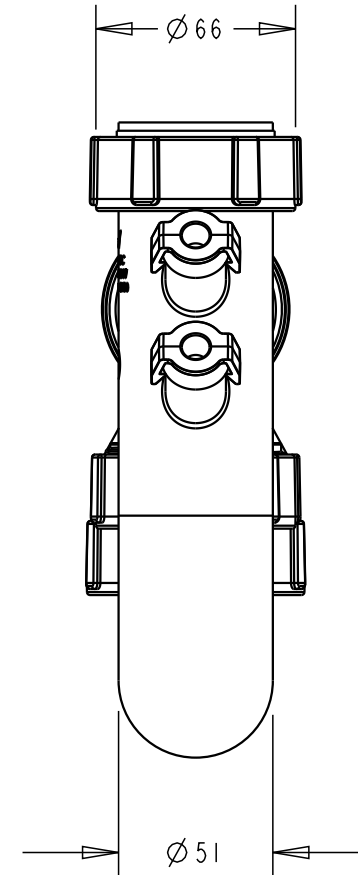

PLASTEC
INNOVATIVE PLUMBING SOLUTIONS

2-4 Enterprise Street
Caloundra QLD 4551 Australia

www.plastec.com.au

Tel: 61 7 5413 4444
Fax: 61 7 5491 8918

18316

PLASTEC
INNOVATIVE PLUMBING SOLUTIONS

2-4 Enterprise Street
Caloundra QLD 4551 Australia