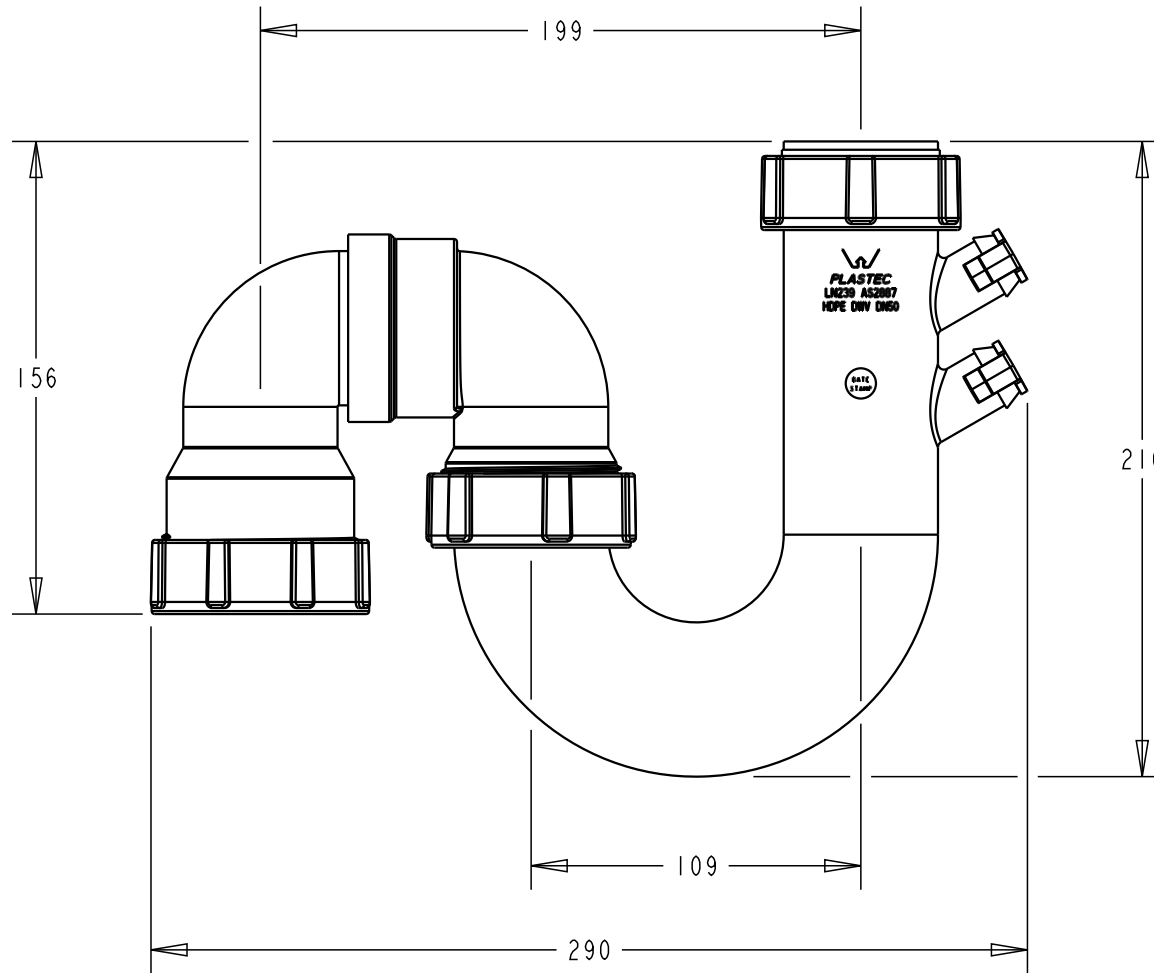

PLASTEC
INNOVATIVE PLUMBING SOLUTIONS

2-4 Enterprise Street
Caloundra QLD 4551 Australia

www.plastec.com.au

Tel: 61 7 5413 4444
Fax: 61 7 5491 8918

18316

PLASTEC
INNOVATIVE PLUMBING SOLUTIONS

2-4 Enterprise Street
Caloundra QLD 4551 Australia