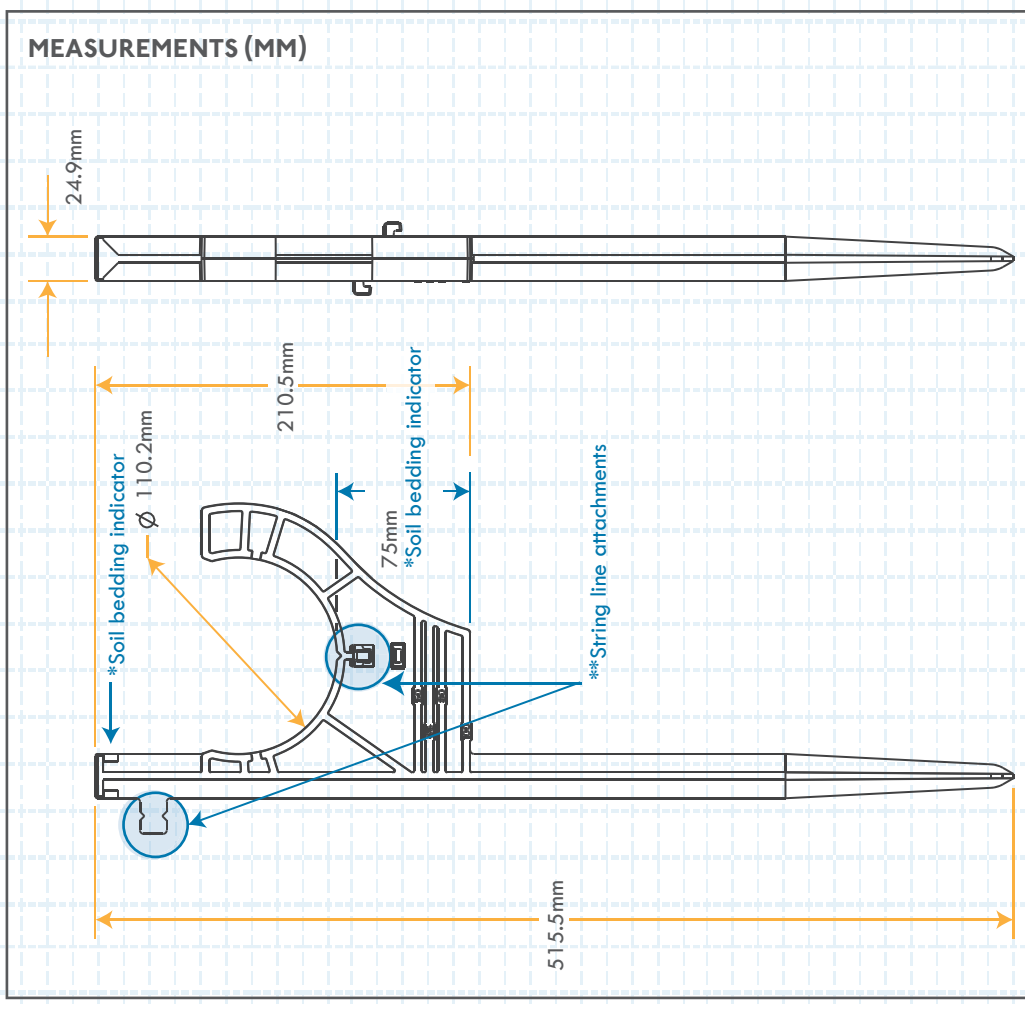

## CLIPS, BRACKETS & TEST PLUGS SEWER PEG

- Helps maintain required fall of drain pipes.
- Built in indicators help ensure appropriate amount of bedding is laid both above and below pipe\*\*.
- Built in string line attachments\*\*.

## PRODUCT SPECIFICATIONS

ID	Ø	RECYCLE
18779	100	24