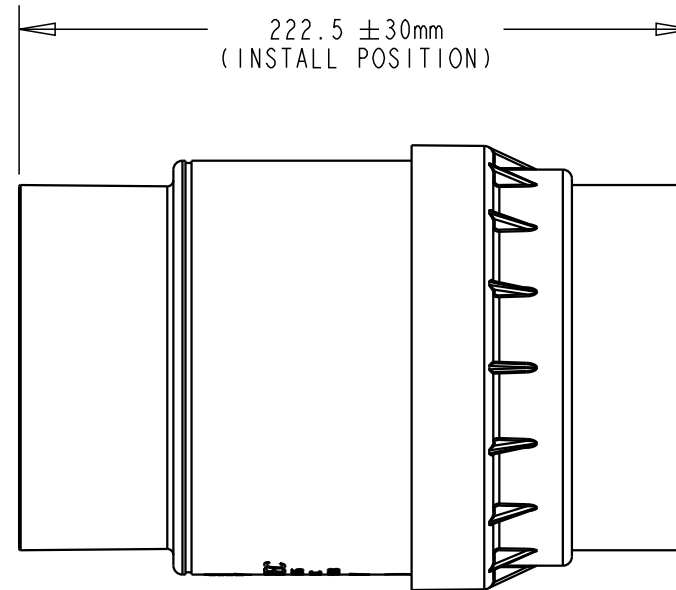

PLASTEC
INNOVATIVE PLUMBING SOLUTIONS

2-4 Enterprise Street
Caloundra QLD 4551 Australia

www.plastec.com.au

Tel: 61 7 5413 4444
Fax: 61 7 5491 8918

18798

PLASTEC
INNOVATIVE PLUMBING SOLUTIONS

2-4 Enterprise Street
Caloundra QLD 4551 Australia