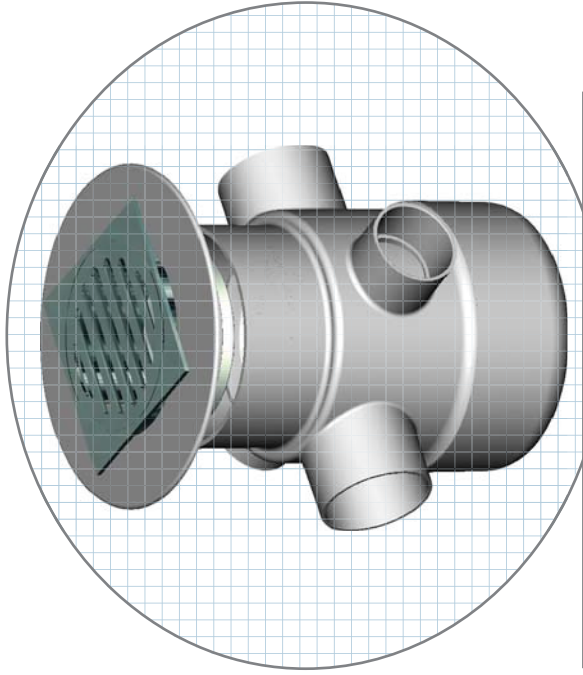

Floor Waste Gully

with Square Grate

- Compact design.
- Kit comes with a removable trap for clear and easy access to drain.

ID	OUTLET (MM)	BRANCH (MM)	■
18986	50	40 x 50 x 40	1
18892	65	40 x 50 x 40	1

Related Products: • 50mm & 65mm versions available. • Round, smart grate, smart plate & smart tile versions also available. • Gully may also be purchased individually.