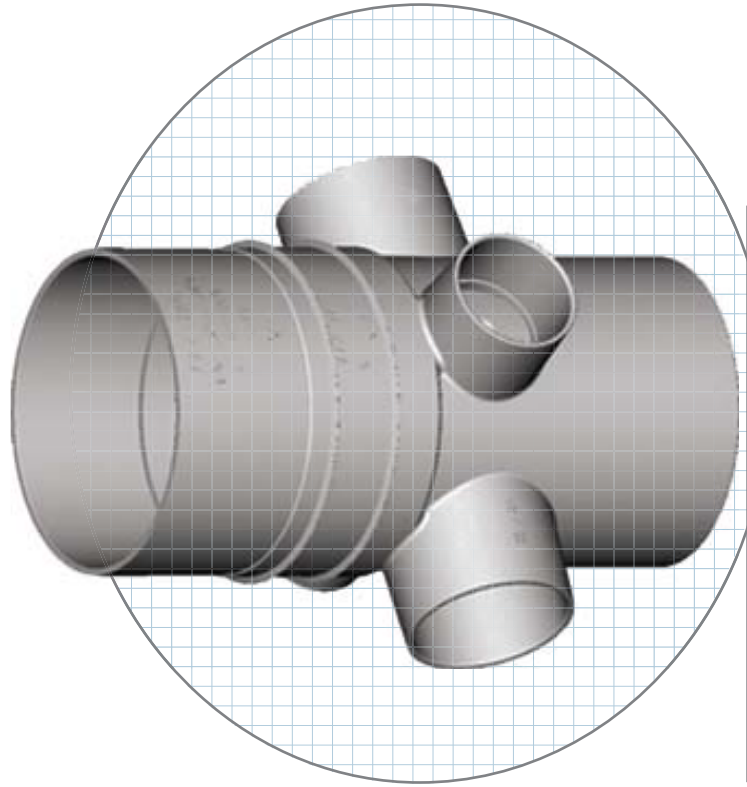

Four Way Riser - Extended

DWV Gullies

| | | |
|-------|-----|-------------|
| ID | Ø | Inlet Ø |
| 18964 | 100 | 50x50x50x40 |

WaterMark
AS/NZS 1260
239

Related Products: • Regular Four Way Risers also available • Dual (40&50mm) Four Way Extended Risers also available.