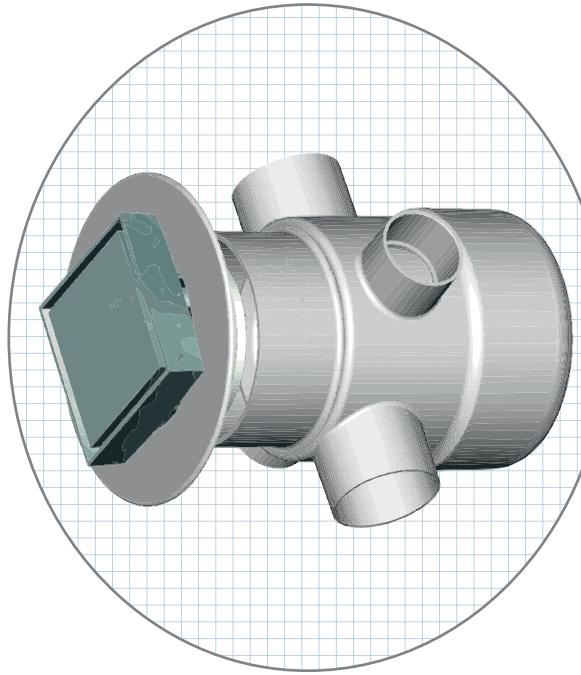

# Floor Waste Gully

with Solid Plate Grate

- Compact design.
- Includes Puddle Flange and Grate.
- Removable trap for clear access to drain.

ID	OUTLET (MM)	BRANCH (MM)	
18997	50	40 x 50 x 40	1
18977	65	40 x 50 x 40	1

Related Products: • 50mm & 65mm versions available. • Square, Round, Tile Insert, Open Grate Insert and Solid Plate versions also available. • Gully may also be purchased individually.