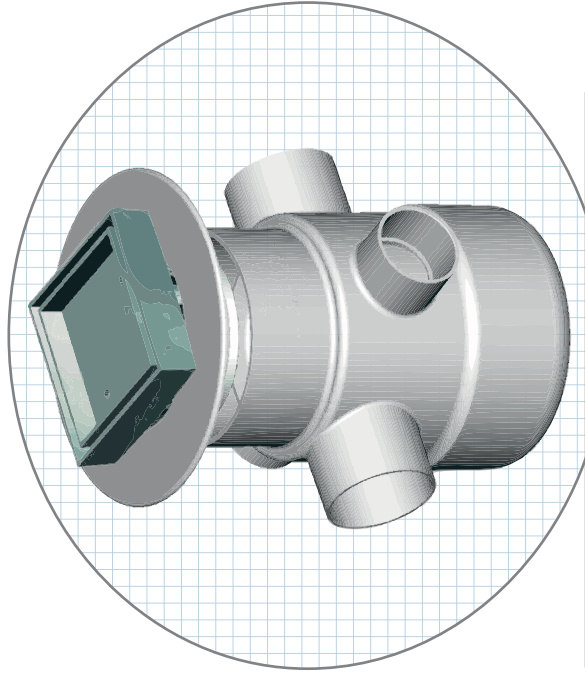

Floor Waste Gully

with Tile Insert

- Compact design.
- Kit comes with a removable trap for clear and easy access to drain.

ID	OUTLET (MM)	BRANCH (MM)	Image Icon
18999	50	40 x 50 x 40	1
18951	65	40 x 50 x 40	1

Related Products: • 50mm & 65mm versions available. • Square, Round, Tile Insert, Open Grate Insert and Solid Plate versions also available. • Gully may also be purchased individually.