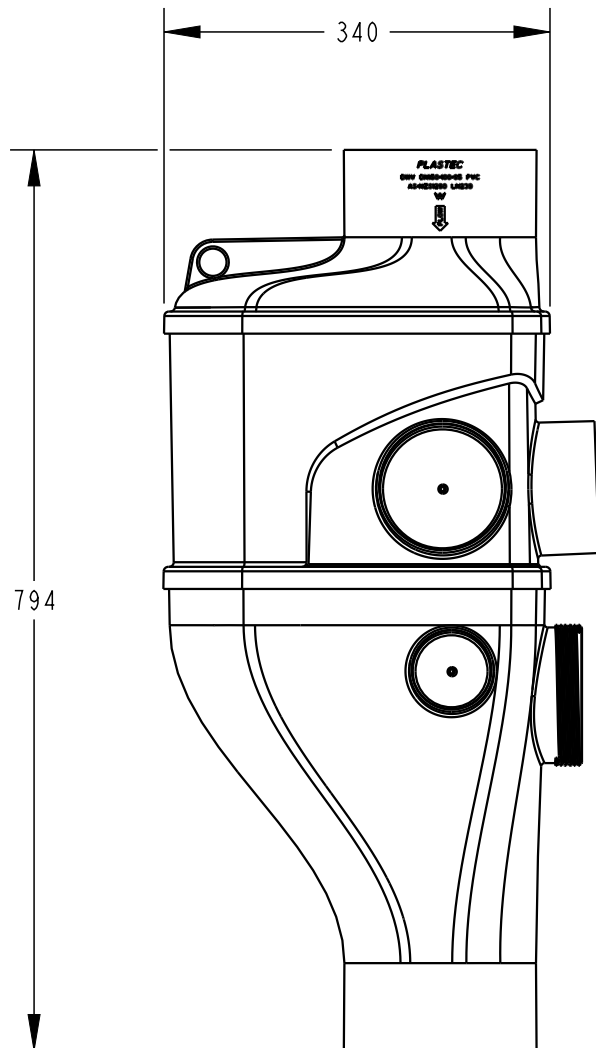

PLASTEC
INNOVATIVE PLUMBING SOLUTIONS

2-4 Enterprise Street
Caloundra QLD 4551 Australia

www.plastec.com.au

Tel: 61 7 5413 4444
Fax: 61 7 5491 8918

| 900 |

PLASTEC
INNOVATIVE PLUMBING SOLUTIONS

2-4 Enterprise Street
Caloundra QLD 4551 Australia