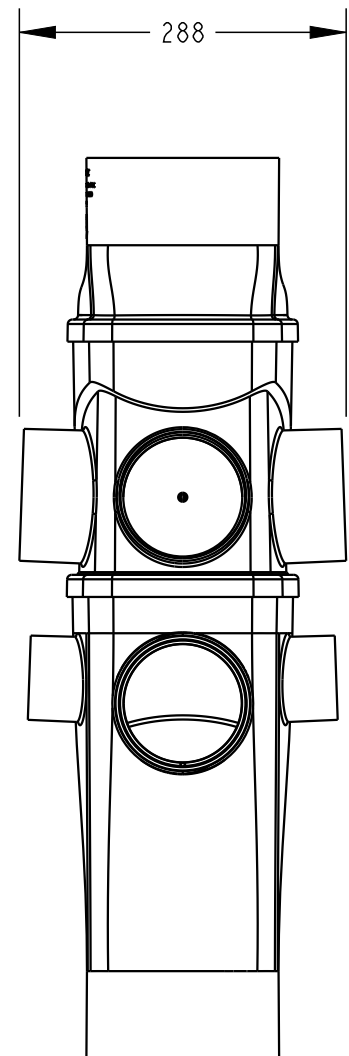

PLASTEC
INNOVATIVE PLUMBING SOLUTIONS

2-4 Enterprise Street
Caloundra QLD 4551 Australia

www.plastec.com.au

Tel: 61 7 5413 4444
Fax: 61 7 5491 8918

| 900 |

PLASTEC
INNOVATIVE PLUMBING SOLUTIONS

2-4 Enterprise Street
Caloundra QLD 4551 Australia