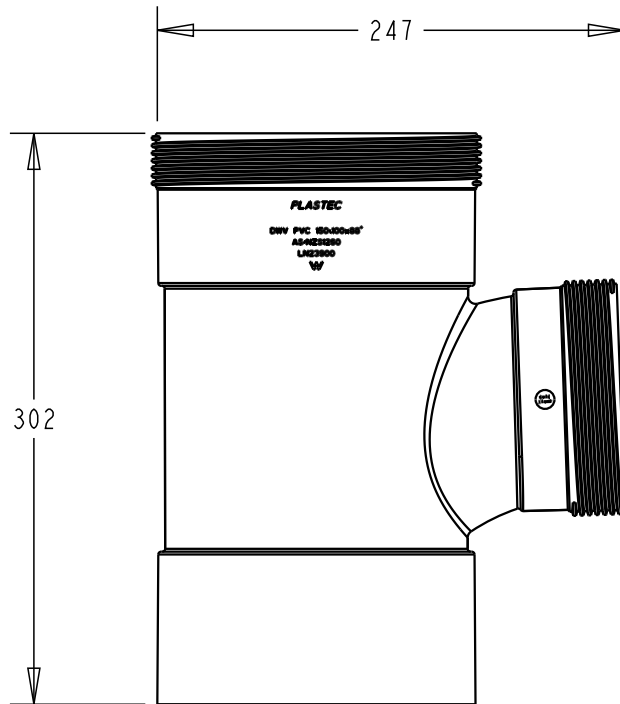

PLASTEC
DWV PVC 150.100mm
AS/NZS2560
LN25200
W

PLASTEC
INNOVATIVE PLUMBING SOLUTIONS

2-4 Enterprise Street,
Caloundra, QLD. 4551 Australia.
Tel: 61 7 5413 4444
Fax: 61 7 5491 8918
www.plastec.com.au

19013