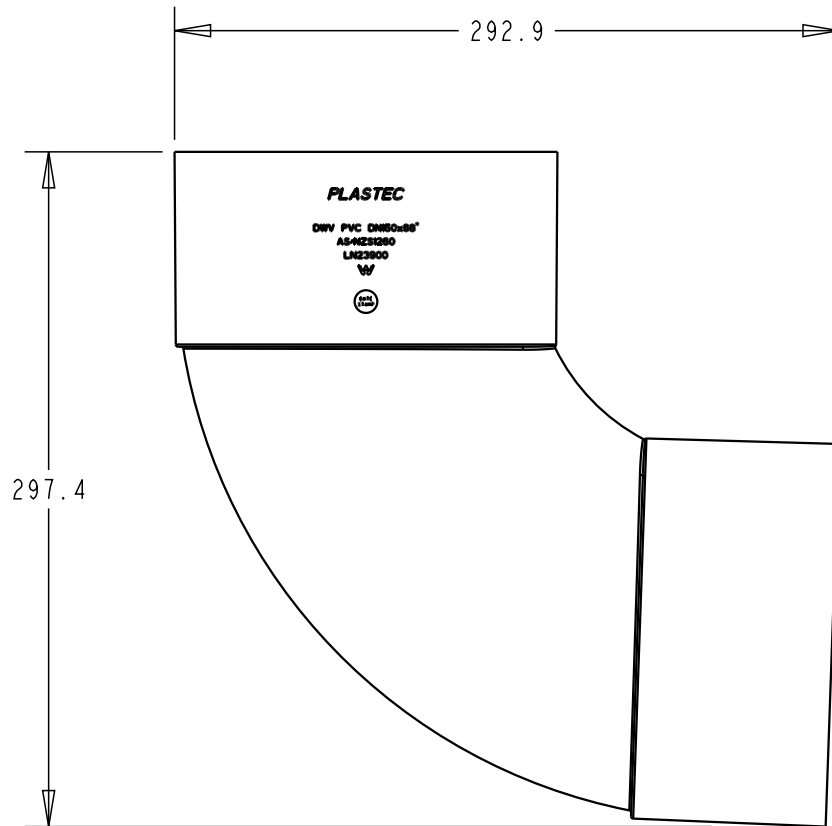

**PLASTEC**  
INNOVATIVE PLUMBING SOLUTIONS

2-4 Enterprise Street  
Caloundra QLD 4551 Australia

[www.plastec.com.au](http://www.plastec.com.au)

Tel: 61 7 5413 4444  
Fax: 61 7 5491 8918

**PLASTEC**  
 INNOVATIVE PLUMBING SOLUTIONS