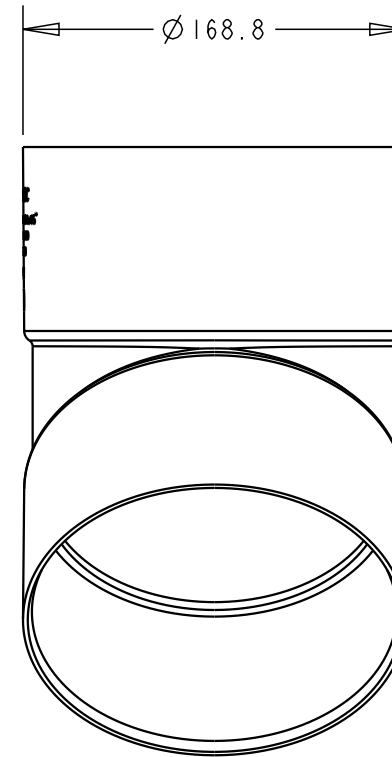

PLASTEC
DWV PVC DN150x45
AS/NZS 1260
LN23900
W
SAFETY

SEE DETAIL A

DETAIL A
SCALE 2.000