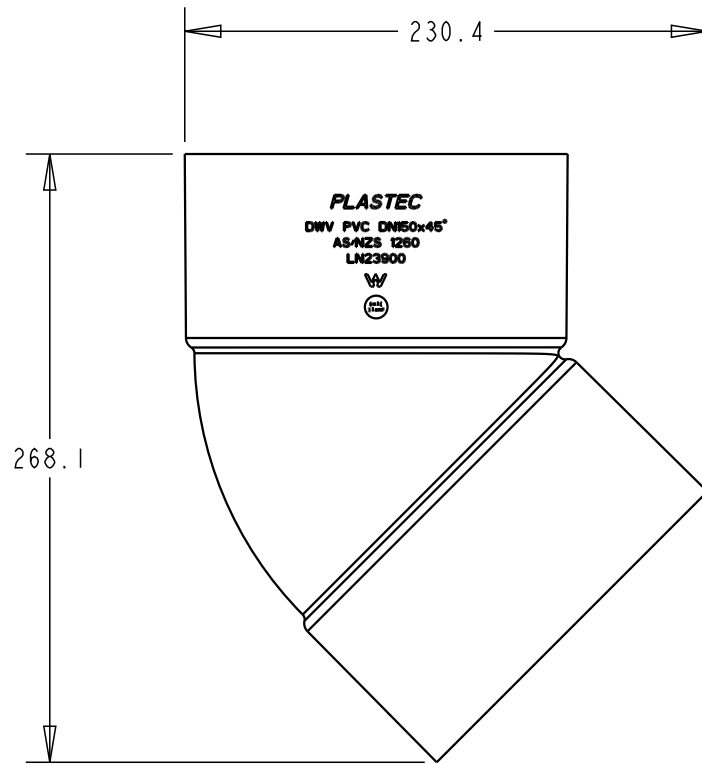

PLASTEC
DWV PVC DN150x45
AS/NZS 1260
LN23900
W
SAFETY

SEE DETAIL A

DETAIL A
SCALE 2.000