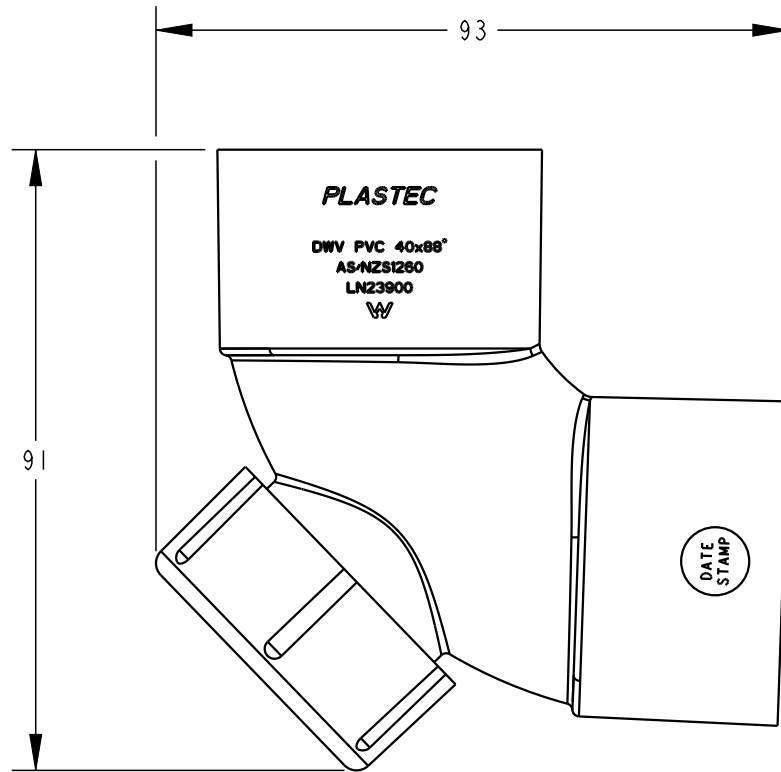

PLASTEC
INNOVATIVE PLUMBING SOLUTIONS

2-4 Enterprise Street
Caloundra QLD 4551 Australia

www.plastec.com.au

Tel: 61 7 5413 4444
Fax: 61 7 5491 8918

19 | 21

PLASTEC
INNOVATIVE PLUMBING SOLUTIONS

2-4 Enterprise Street
Caloundra QLD 4551 Australia