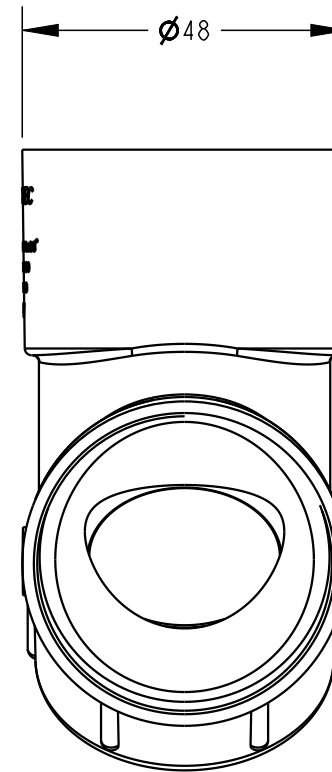

PLASTEC
INNOVATIVE PLUMBING SOLUTIONS

2-4 Enterprise Street
Caloundra QLD 4551 Australia

www.plastec.com.au

Tel: 61 7 5413 4444
Fax: 61 7 5491 8918

19 | 21

PLASTEC
INNOVATIVE PLUMBING SOLUTIONS

2-4 Enterprise Street
Caloundra QLD 4551 Australia