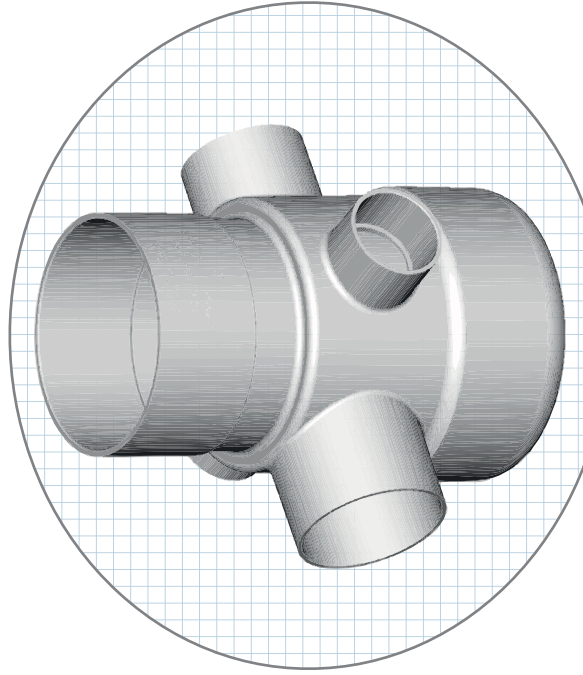

Extended Floor Waste Gully Gully Only

- Specifically designed for tight ceiling space due to its compact design.
- Removable trap/baffle for ease of cleaning.
- Kits with puddle flange and and complete range of grates also available.
- No socket required when connecting to a fixed riser in the slab.

ID	OUTLET (MM)	BRANCH (MM)	
19148	65	40 x 50 x 40	1

WaterMark
AS2887
239

Related Products: • Complete kits also available for purchase, kits come with 65mm Gully plus flange and choice of round, square, tile insert, grate insert or plate insert grate.