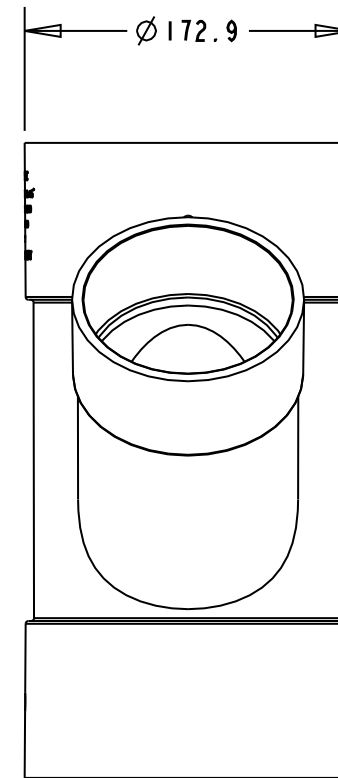

PLASTEC
INNOVATIVE PLUMBING SOLUTIONS

2-4 Enterprise Street
Caloundra QLD 4551 Australia

www.plastec.com.au

Tel: 61 7 5413 4444
Fax: 61 7 5491 8918

19323