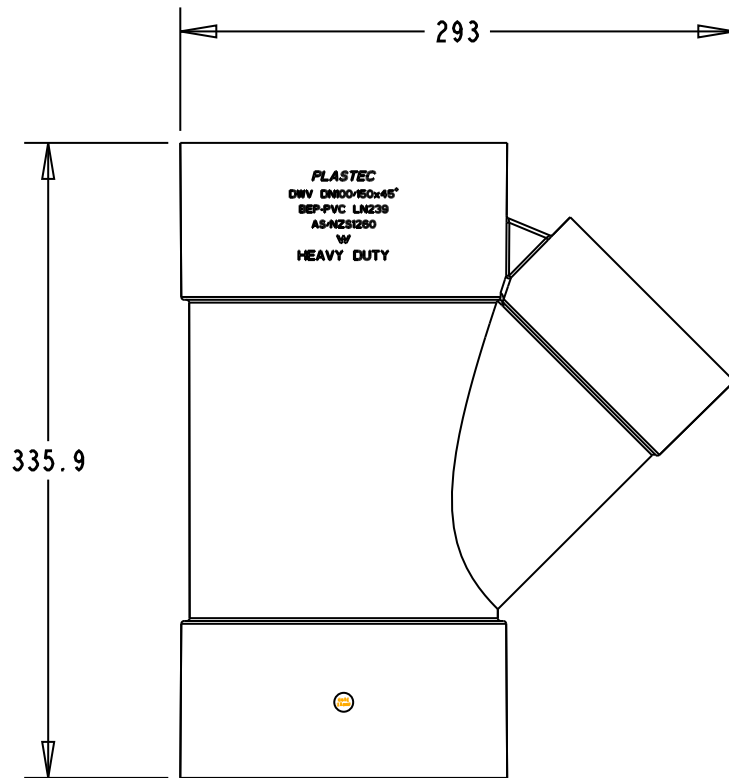

PLASTEC
INNOVATIVE PLUMBING SOLUTIONS

2-4 Enterprise Street
Caloundra QLD 4551 Australia

www.plastec.com.au

Tel: 61 7 5413 4444
Fax: 61 7 5491 8918

19323