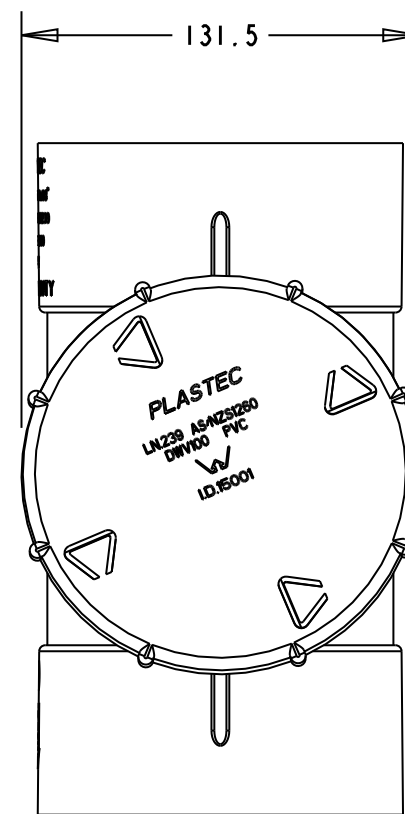

PLASTEC
INNOVATIVE PLUMBING SOLUTIONS

2-4 Enterprise Street
Caloundra QLD 4551 Australia

www.plastec.com.au

Tel: 61 7 5413 4444
Fax: 61 7 5491 8918

19324

PLASTEC
 INNOVATIVE PLUMBING SOLUTIONS

2-4 Enterprise Street
 Caloundra QLD 4551 Australia