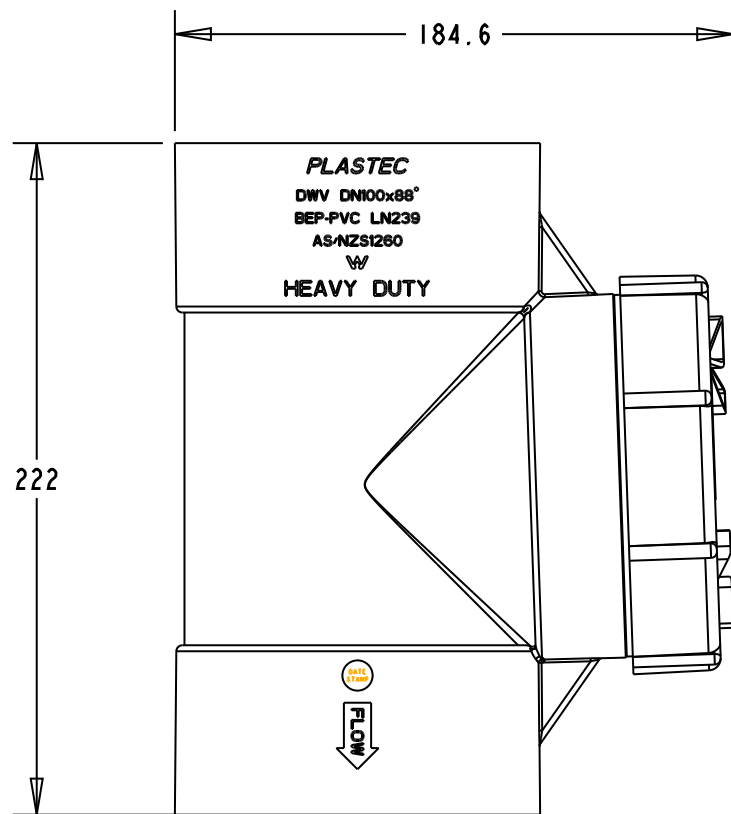

PLASTEC
INNOVATIVE PLUMBING SOLUTIONS

2-4 Enterprise Street
Caloundra QLD 4551 Australia

www.plastec.com.au

Tel: 61 7 5413 4444
Fax: 61 7 5491 8918

19324

PLASTEC
 INNOVATIVE PLUMBING SOLUTIONS

2-4 Enterprise Street
 Caloundra QLD 4551 Australia