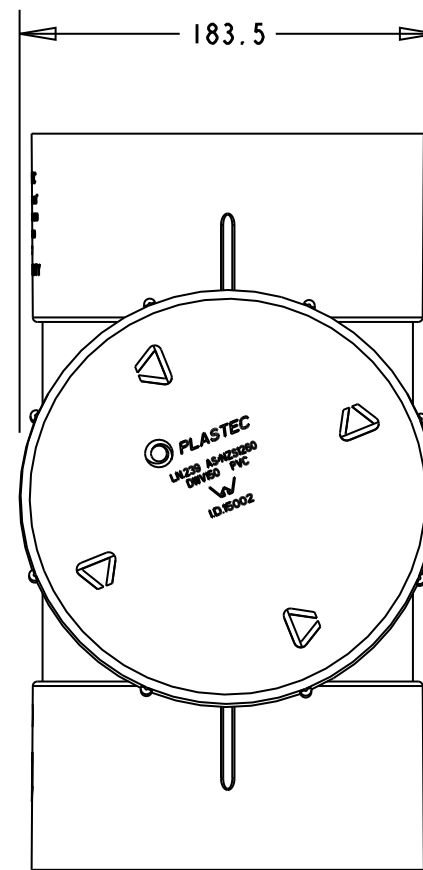

**PLASTEC**  
INNOVATIVE PLUMBING SOLUTIONS

2-4 Enterprise Street  
Caloundra QLD 4551 Australia

[www.plastec.com.au](http://www.plastec.com.au)

Tel: 61 7 5413 4444  
Fax: 61 7 5491 8918

19327

**PLASTEC**  
INNOVATIVE PLUMBING SOLUTIONS