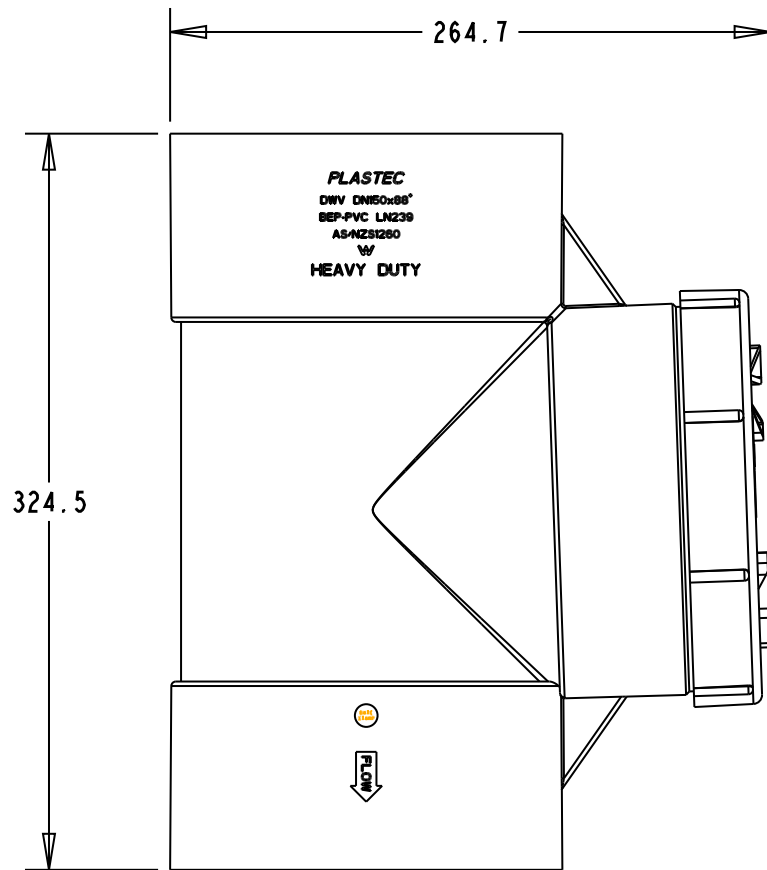

**PLASTEC**  
INNOVATIVE PLUMBING SOLUTIONS

2-4 Enterprise Street  
Caloundra QLD 4551 Australia

[www.plastec.com.au](http://www.plastec.com.au)

Tel: 61 7 5413 4444  
Fax: 61 7 5491 8918

19327

**PLASTEC**  
INNOVATIVE PLUMBING SOLUTIONS