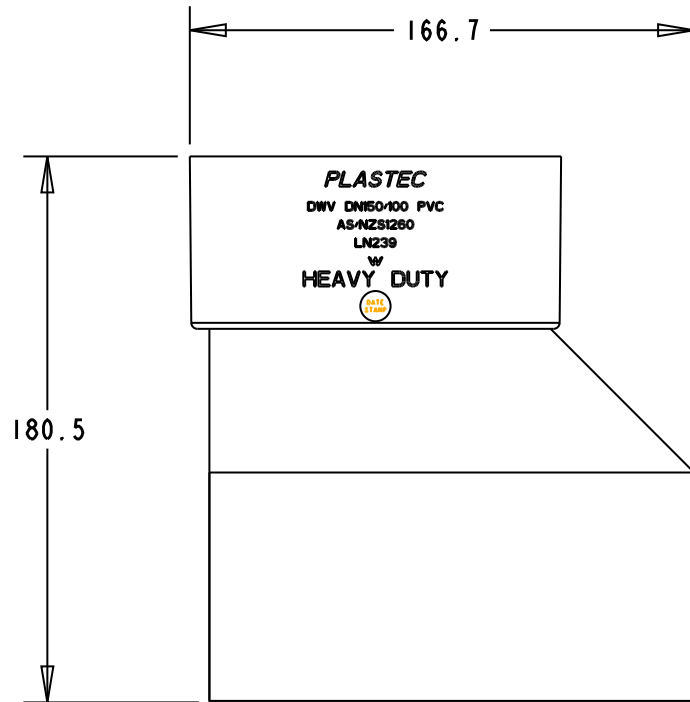

PLASTEC
INNOVATIVE PLUMBING SOLUTIONS

2-4 Enterprise Street
Caloundra QLD 4551 Australia

www.plastec.com.au

Tel: 61 7 5413 4444
Fax: 61 7 5491 8918

19330

PLASTEC
 INNOVATIVE PLUMBING SOLUTIONS

2-4 Enterprise Street
 Caloundra QLD 4551 Australia