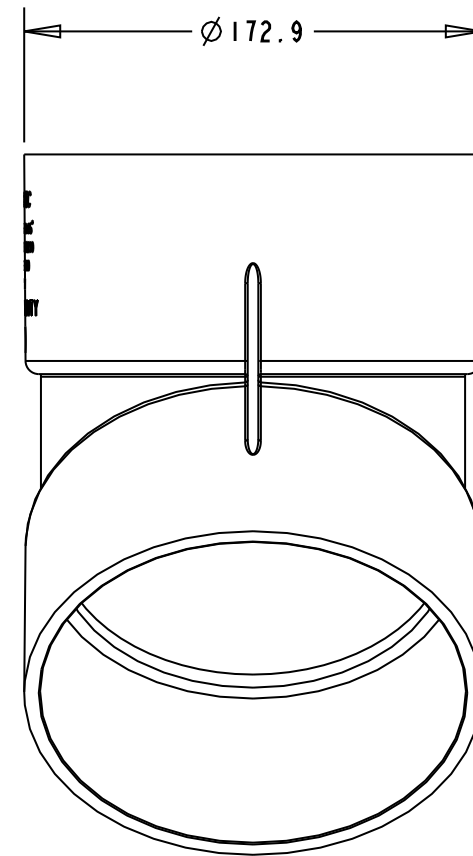

PLASTEC
INNOVATIVE PLUMBING SOLUTIONS

2-4 Enterprise Street
Caloundra QLD 4551 Australia

www.plastec.com.au

Tel: 61 7 5413 4444
Fax: 61 7 5491 8918

19331

PLASTEC
 INNOVATIVE PLUMBING SOLUTIONS

2-4 Enterprise Street
 Caloundra QLD 4551 Australia