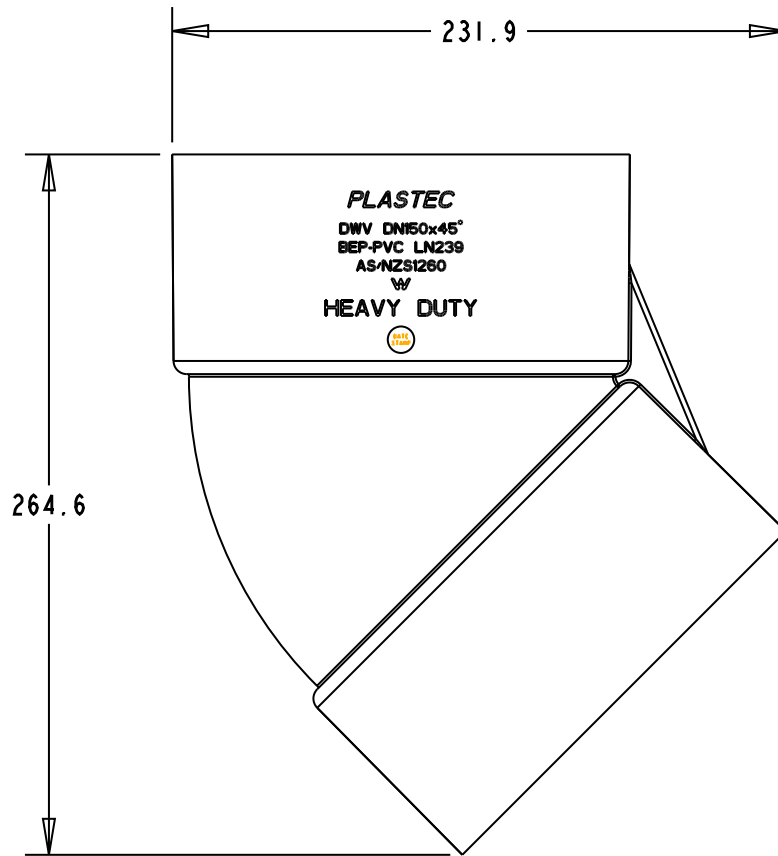

PLASTEC
INNOVATIVE PLUMBING SOLUTIONS

2-4 Enterprise Street
Caloundra QLD 4551 Australia

www.plastec.com.au

Tel: 61 7 5413 4444
Fax: 61 7 5491 8918

19331

PLASTEC
 INNOVATIVE PLUMBING SOLUTIONS

2-4 Enterprise Street
 Caloundra QLD 4551 Australia