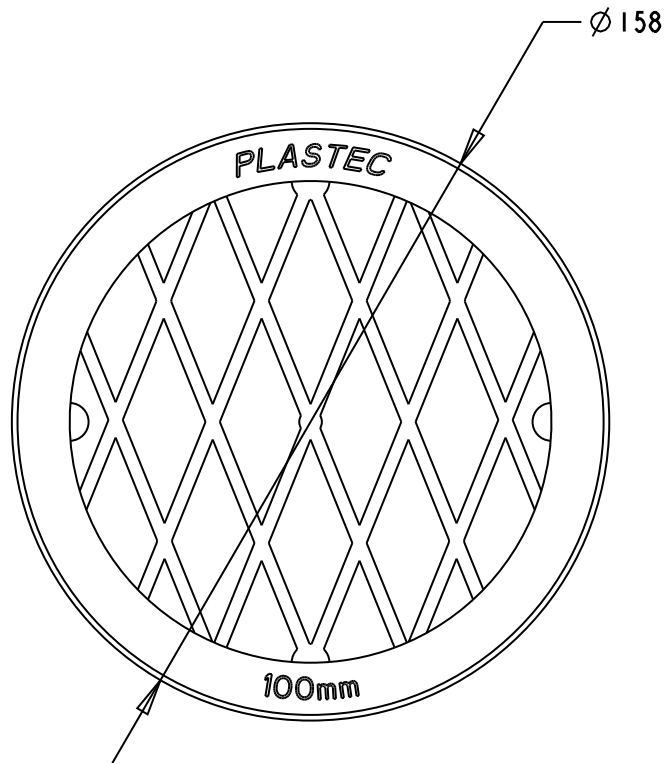

**PLASTEC**  
INNOVATIVE PLUMBING SOLUTIONS

2-4 Enterprise Street  
Caloundra QLD 4551 Australia

[www.plastec.com.au](http://www.plastec.com.au)

Tel: 61 7 5413 4444  
Fax: 61 7 5491 8918

19361

**PLASTEC**  
INNOVATIVE PLUMBING SOLUTIONS