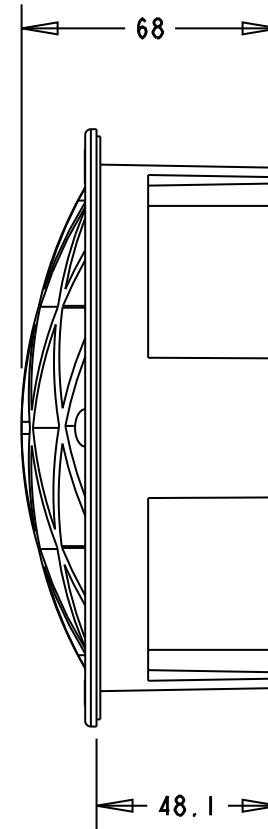

**PLASTEC**  
INNOVATIVE PLUMBING SOLUTIONS

2-4 Enterprise Street  
Caloundra QLD 4551 Australia

[www.plastec.com.au](http://www.plastec.com.au)

Tel: 61 7 5413 4444  
Fax: 61 7 5491 8918

19361

**PLASTEC**  
INNOVATIVE PLUMBING SOLUTIONS