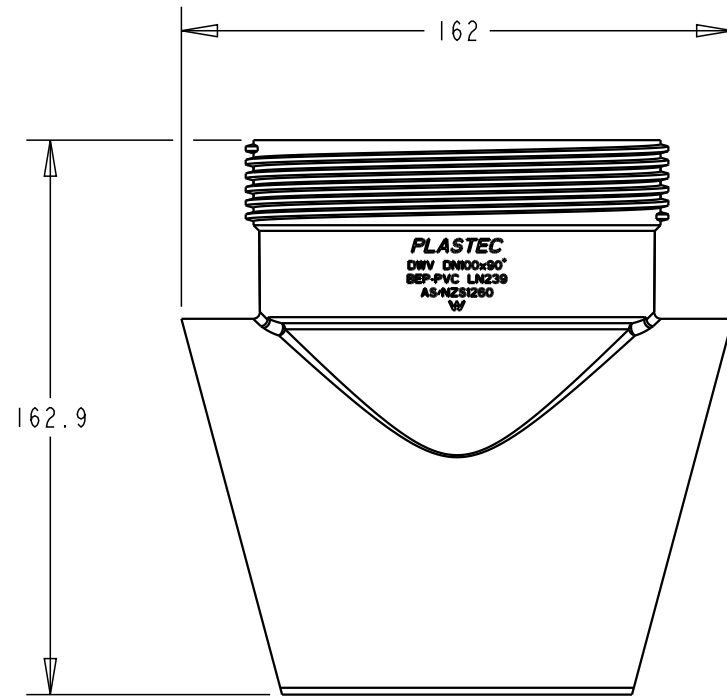

PLASTEC
INNOVATIVE PLUMBING SOLUTIONS

2-4 Enterprise Street
Caloundra QLD 4551 Australia

www.plastec.com.au

Tel: 61 7 5413 4444
Fax: 61 7 5491 8918

19372

PLASTEC
 INNOVATIVE PLUMBING SOLUTIONS

2-4 Enterprise Street
 Caloundra QLD 4551 Australia