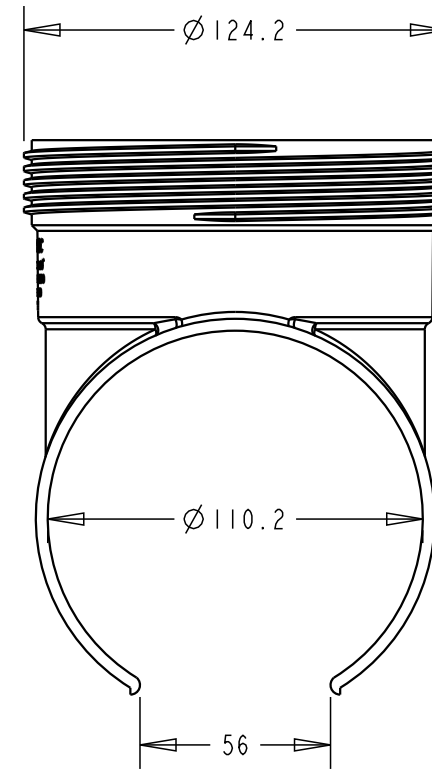

PLASTEC
INNOVATIVE PLUMBING SOLUTIONS

2-4 Enterprise Street
Caloundra QLD 4551 Australia

www.plastec.com.au

Tel: 61 7 5413 4444
Fax: 61 7 5491 8918

19372

PLASTEC
 INNOVATIVE PLUMBING SOLUTIONS

2-4 Enterprise Street
 Caloundra QLD 4551 Australia