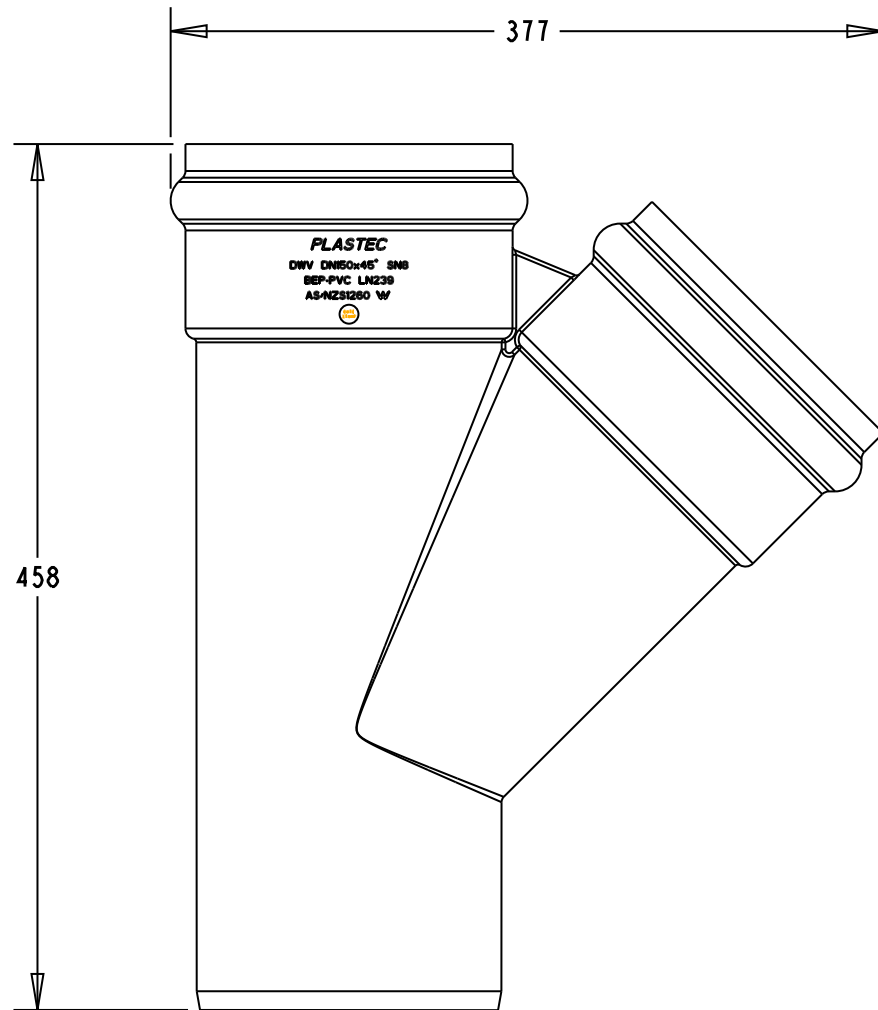

**PLASTEC**  
INNOVATIVE PLUMBING SOLUTIONS

2-4 Enterprise Street  
Caloundra QLD 4551 Australia

[www.plastec.com.au](http://www.plastec.com.au)

Tel: 61 7 5413 4444  
Fax: 61 7 5491 8918

19397

**PLASTEC**  
INNOVATIVE PLUMBING SOLUTIONS